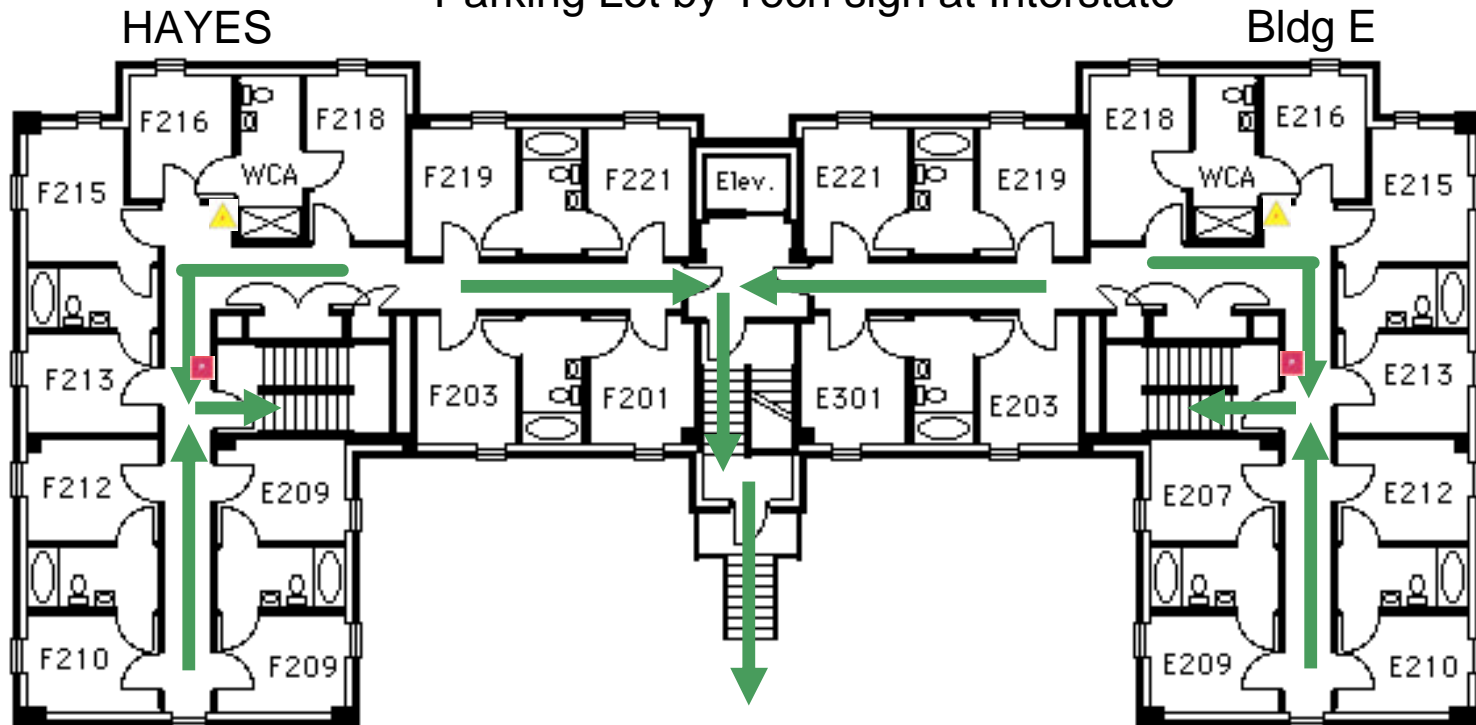

Fourth St. Apts Hayes – Bldg E

First Floor

Emergency Evacuation Assembly Point is the
Parking Lot by Tech sign at Interstate

For emergency access
contact the duty staff pager at
404-533-7197 or the Campus
police at 404-894-2500.

Fourth St. Apts Hayes – Bldg E

Second Floor

Emergency Evacuation Assembly Point is the
Parking Lot by Tech sign at Interstate

FIRE EXTINGUISHER

FIRE PULL BOX

For emergency access
contact the duty staff pager at
404-533-7197 or the Campus
police at 404-894-2500.

Fourth St. Apts Hayes – Bldg E

Third Floor

Emergency Evacuation Assembly Point is the
Parking Lot by Tech sign at Interstate

FIRE EXTINGUISHER

FIRE PULL BOX

For emergency access
contact the duty staff pager at
404-533-7197 or the Campus
police at 404-894-2500.