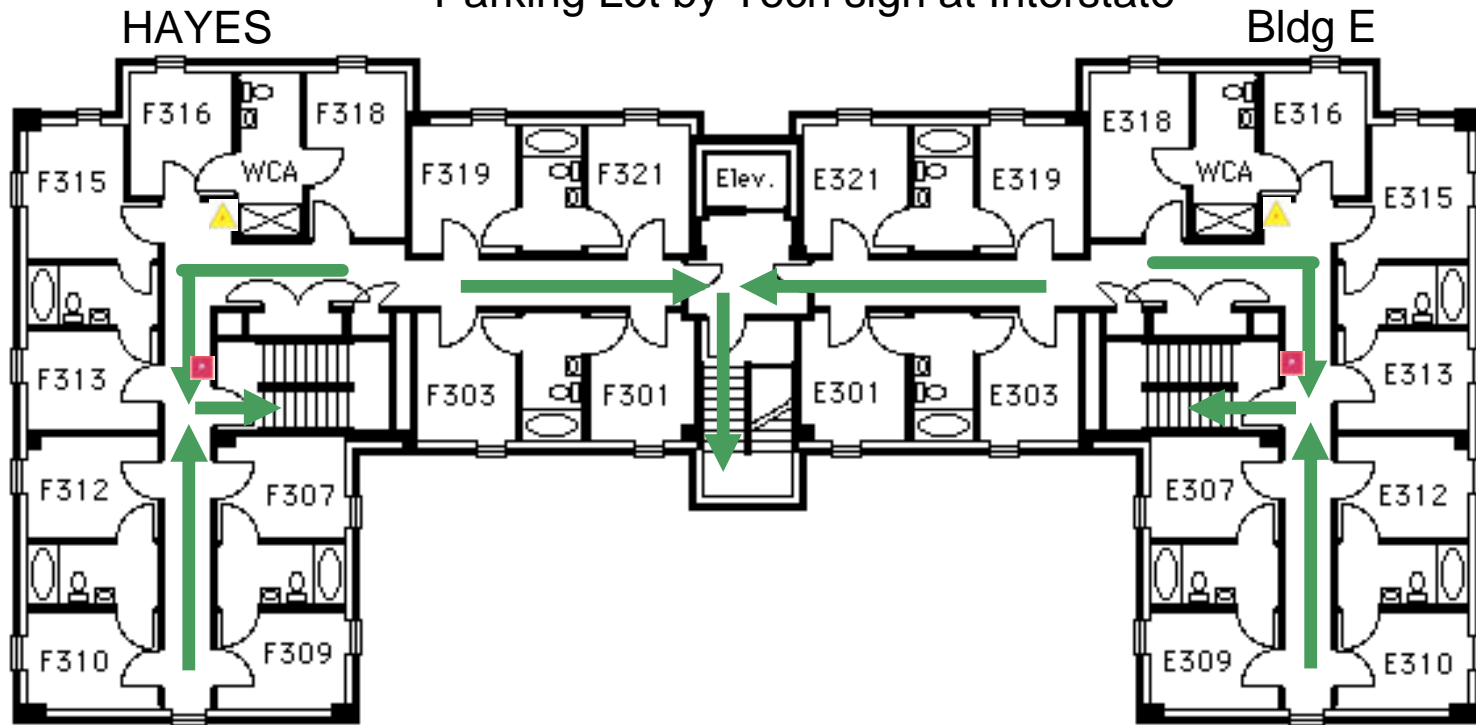

Fourth St. Apts Hayes – Bldg E

First Floor

Emergency Evacuation Assembly Point is the
Parking Lot by Tech sign at Interstate

For emergency access
contact the duty staff pager at
404-533-7197 or the Campus
police at 404-894-2500.

Fourth St. Apts Hayes – Bldg E

Second Floor

Emergency Evacuation Assembly Point is the
Parking Lot by Tech sign at Interstate

FIRE EXTINGUISHER

FIRE PULL BOX

For emergency access
contact the duty staff pager at
404-533-7197 or the Campus
police at 404-894-2500.

Fourth St. Apts Hayes – Bldg E

Third Floor

Emergency Evacuation Assembly Point is the
Parking Lot by Tech sign at Interstate

FIRE EXTINGUISHER

FIRE PULL BOX

For emergency access
contact the duty staff pager at
404-533-7197 or the Campus
police at 404-894-2500.