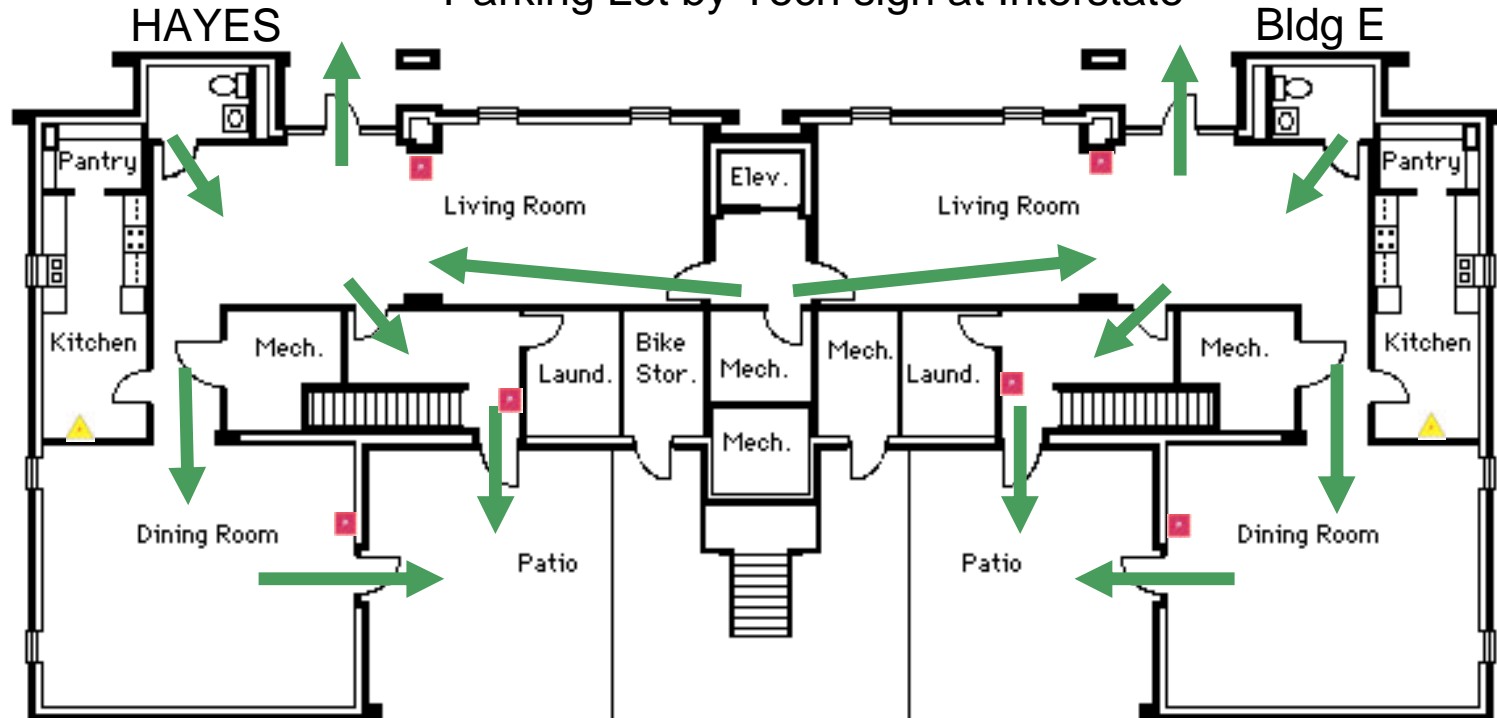

Fourth St. Apts Hayes – Bldg E

First Floor

Emergency Evacuation Assembly Point is the
Parking Lot by Tech sign at Interstate

For emergency access
contact the duty staff pager at
404-533-7197 or the Campus
police at 404-894-2500.

Fourth St. Apts Hayes – Bldg E

Second Floor

Emergency Evacuation Assembly Point is the
Parking Lot by Tech sign at Interstate

FIRE EXTINGUISHER

FIRE PULL BOX

For emergency access
contact the duty staff pager at
404-533-7197 or the Campus
police at 404-894-2500.

Fourth St. Apts Hayes – Bldg E

Third Floor

Emergency Evacuation Assembly Point is the
Parking Lot by Tech sign at Interstate

FIRE EXTINGUISHER

FIRE PULL BOX

For emergency access
contact the duty staff pager at
404-533-7197 or the Campus
police at 404-894-2500.