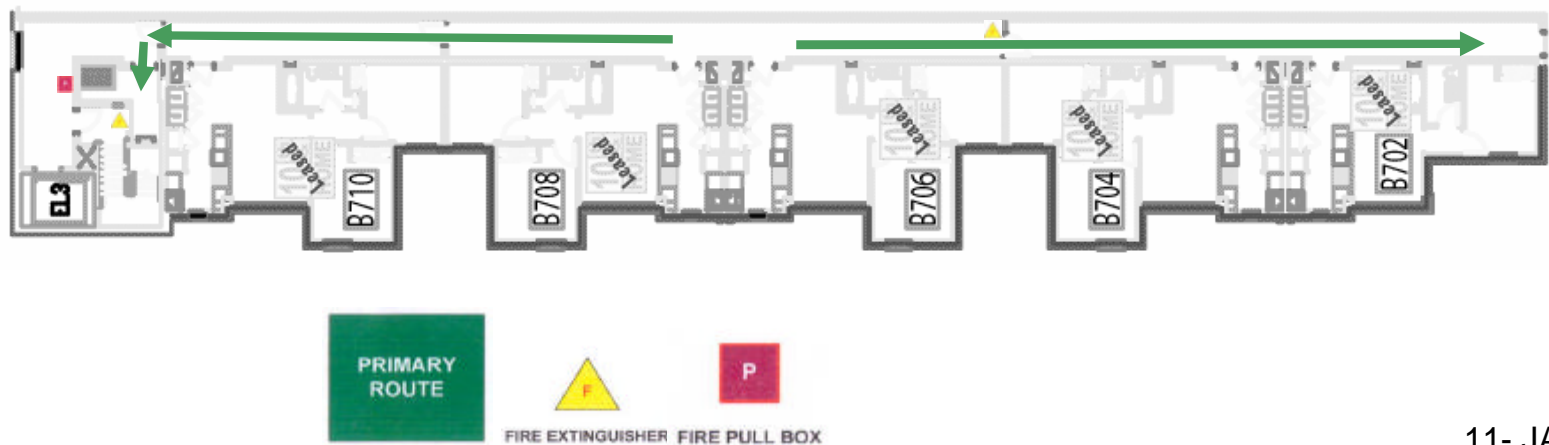

Tenth and Home Apts. - Bldg B

Seventh Floor

Emergency Evacuation Assembly Point is at the GLC Courtyard

For emergency access contact the duty staff pager at 404-533-7197 or the Campus police at 404-894-2500.