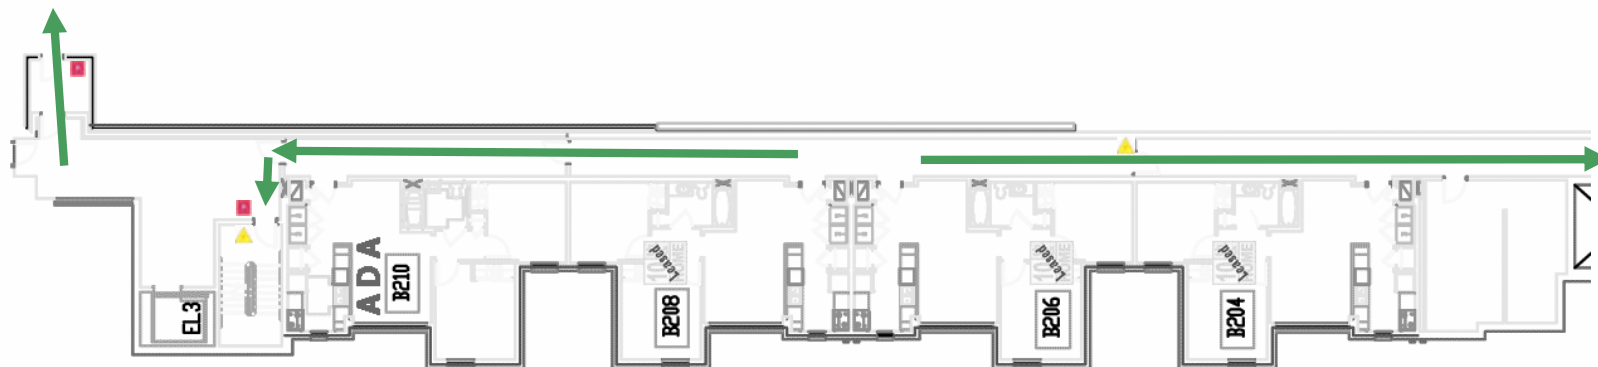

Tenth and Home Apts. - Bldg B

Second Floor

Emergency Evacuation Assembly Point is at the GLC Courtyard

For emergency access contact the duty staff pager at 404-533-7197 or the Campus police at 404-894-2500.