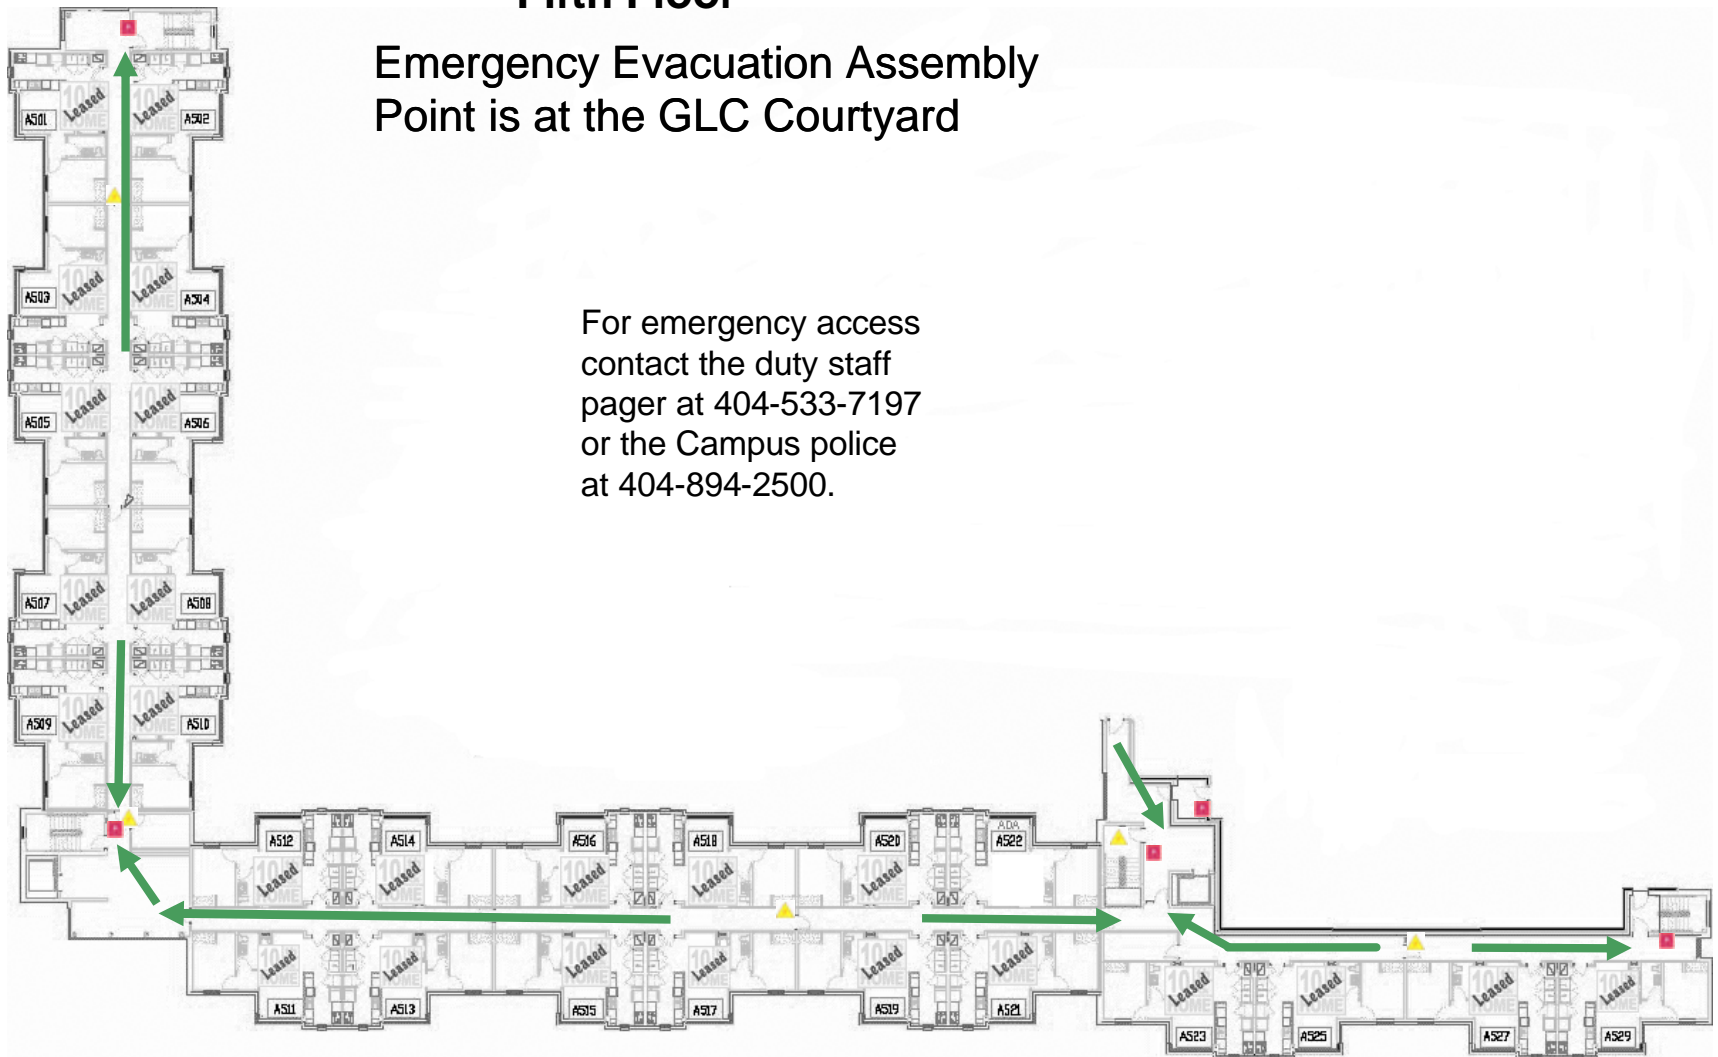

Tenth and Home Apts. - Bldg A

Fifth Floor

Emergency Evacuation Assembly Point is at the GLC Courtyard

For emergency access contact the duty staff pager at 404-533-7197 or the Campus police at 404-894-2500.

FIRE EXTINGUISHER FIRE PULL BOX