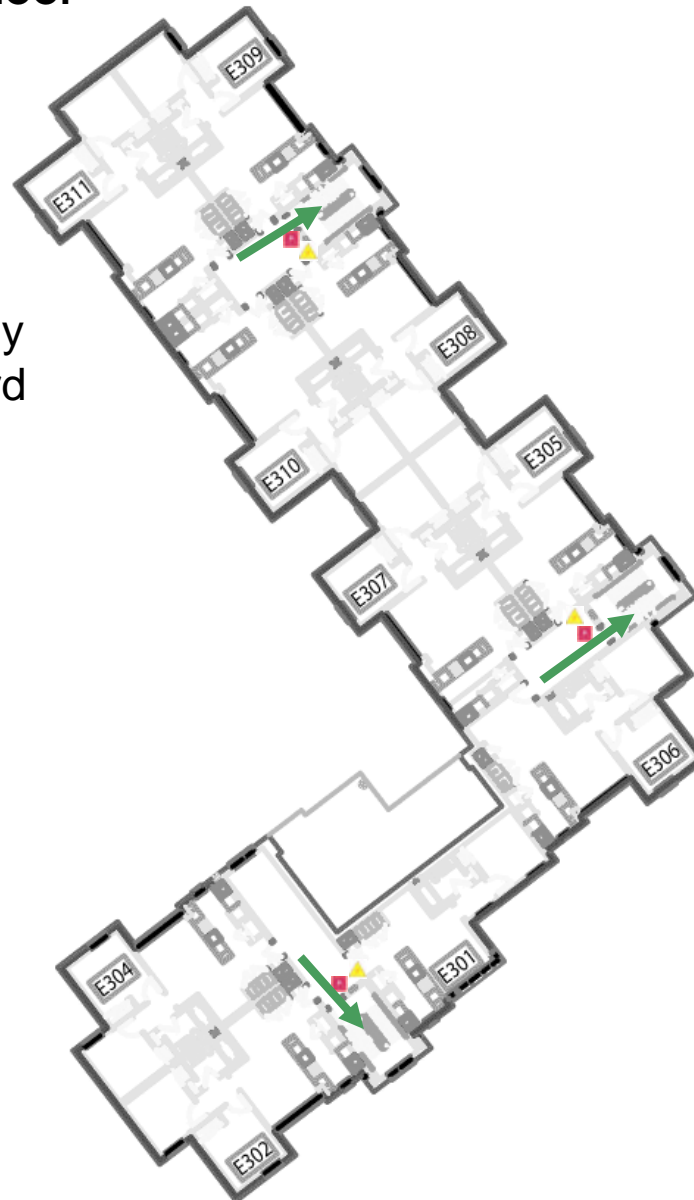

Tenth and Home Apts. - Bldg E

Third Floor

Emergency Evacuation Assembly Point is at the Bldg A/B Courtyard

For emergency access contact the duty staff pager at 404-533-7197 or the Campus police at 404-894-2500.