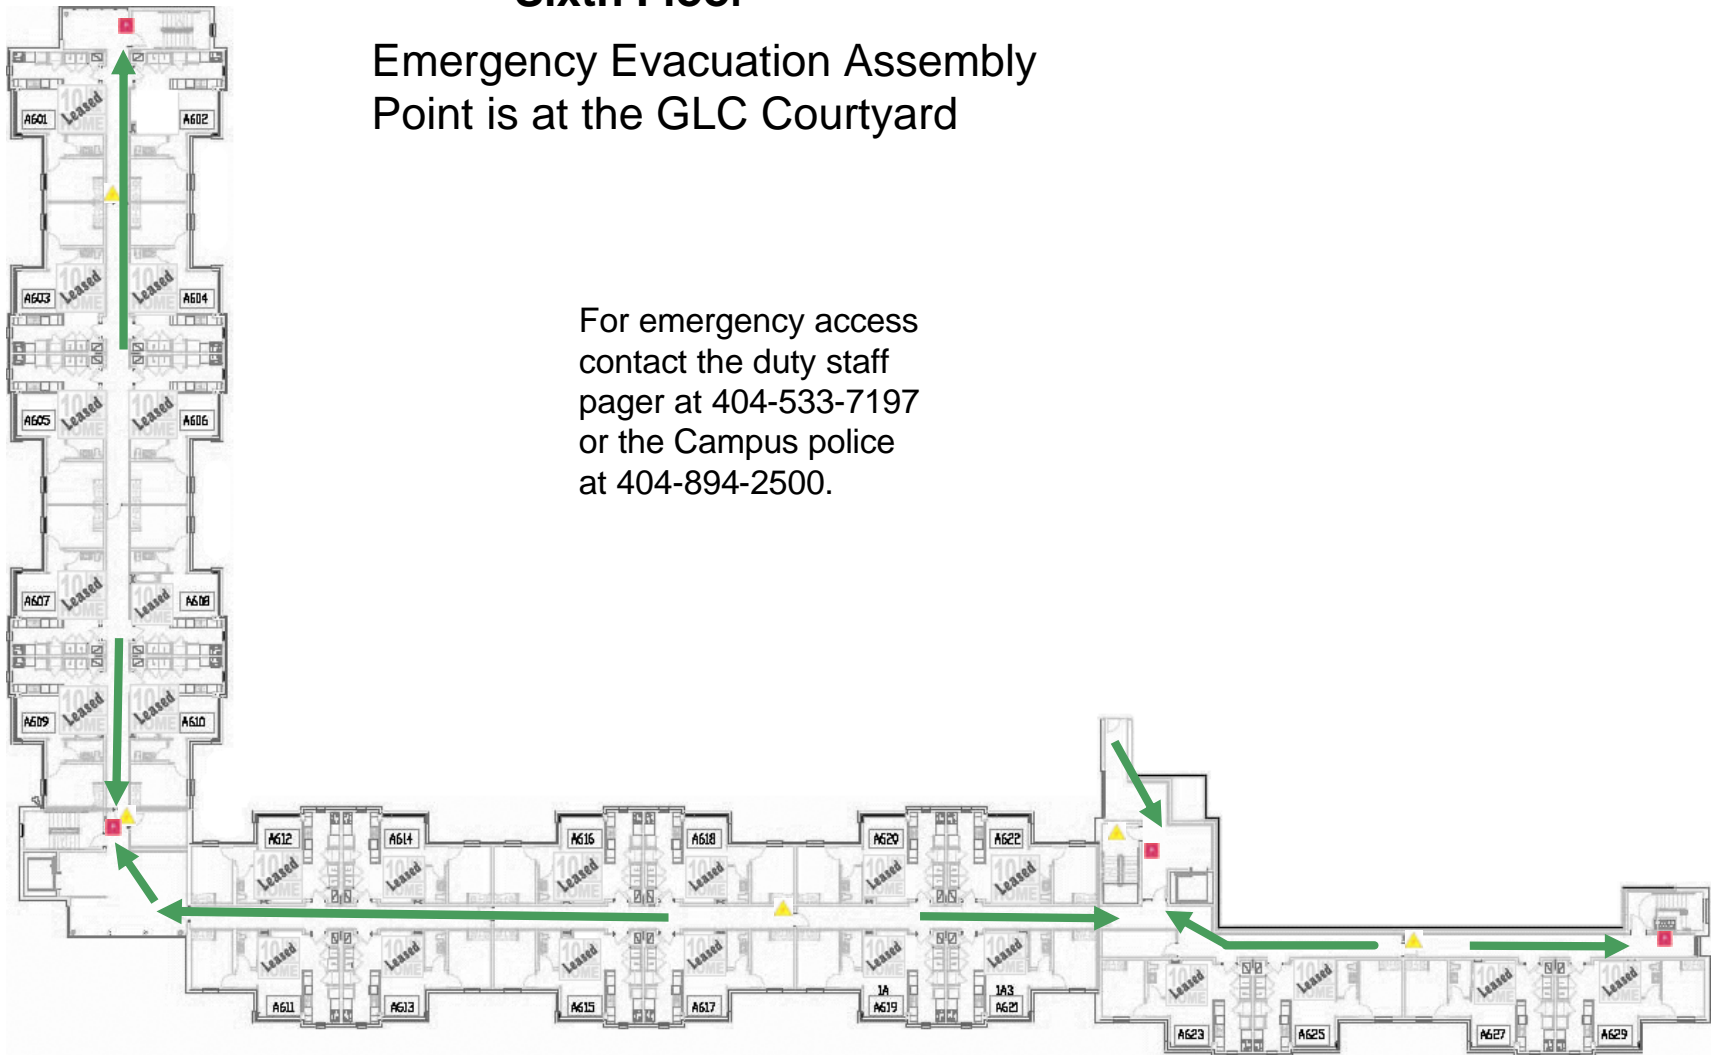

Tenth and Home Apts. - Bldg A

Sixth Floor

Emergency Evacuation Assembly Point is at the GLC Courtyard

For emergency access contact the duty staff pager at 404-533-7197 or the Campus police at 404-894-2500.

PRIMARY
ROUTE

FIRE EXTINGUISHER FIRE PULL BOX