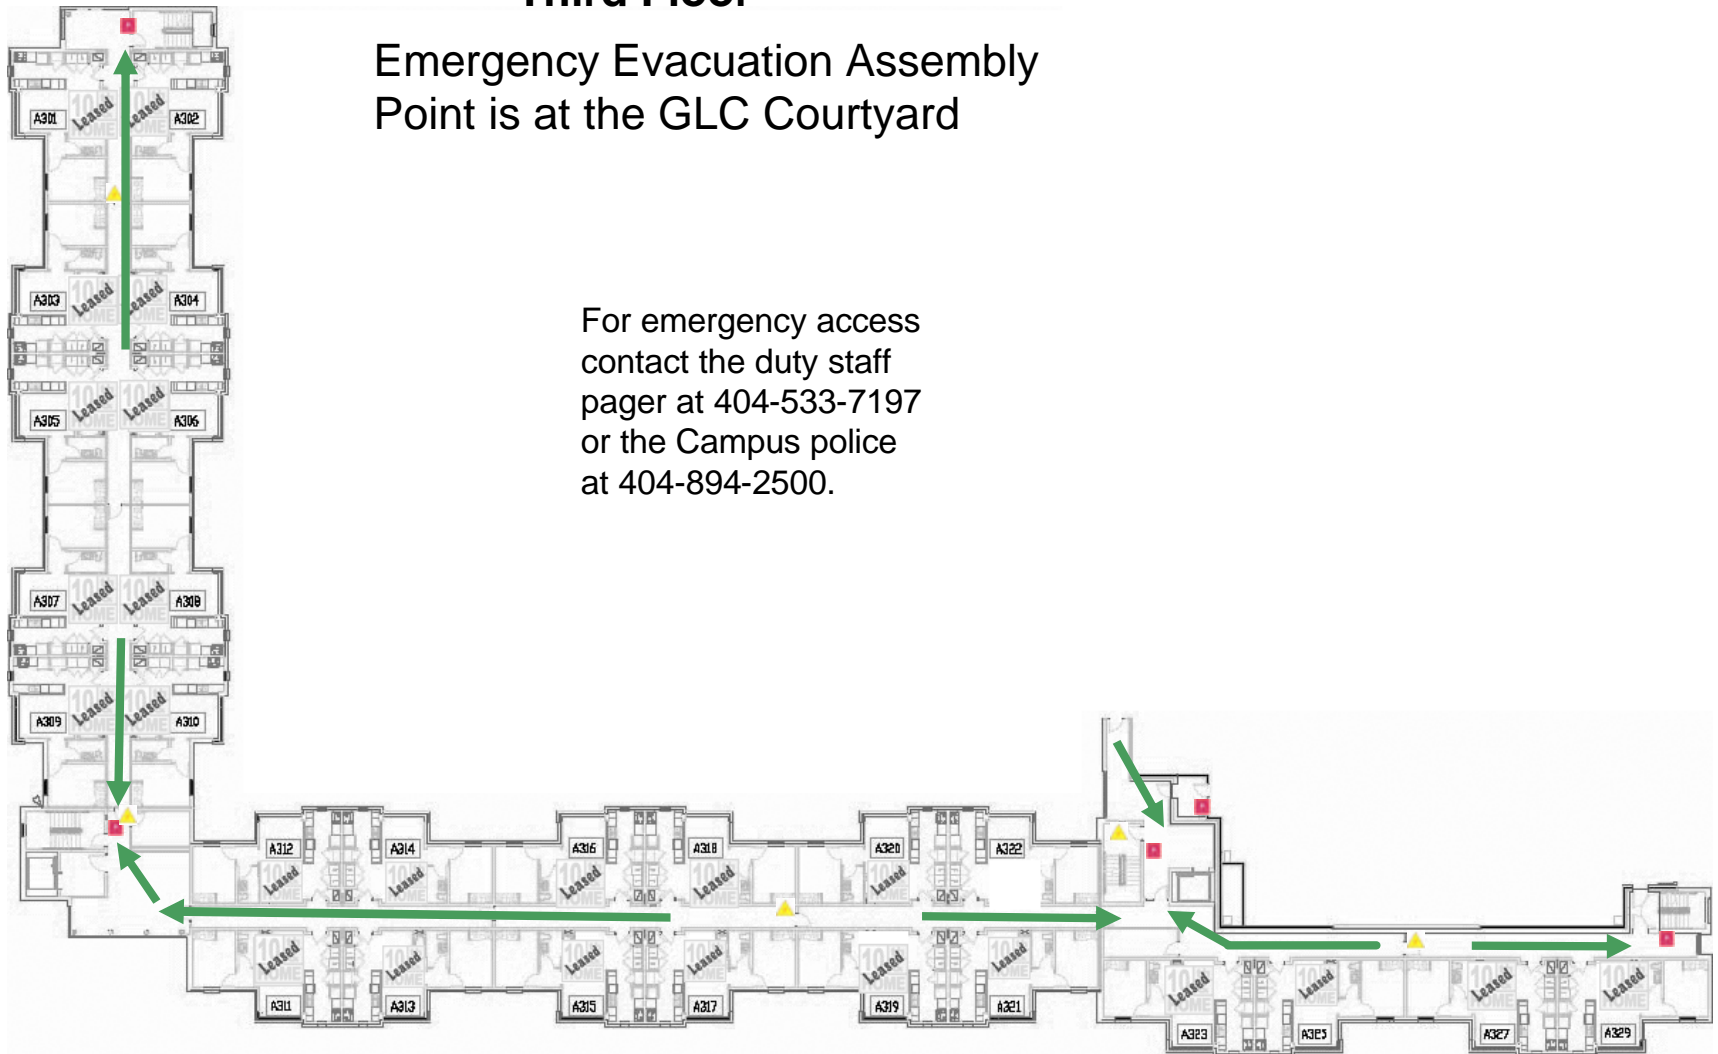

Tenth and Home Apts. - Bldg A

Third Floor

Emergency Evacuation Assembly Point is at the GLC Courtyard

For emergency access contact the duty staff pager at 404-533-7197 or the Campus police at 404-894-2500.

FIRE EXTINGUISHER FIRE PULL BOX