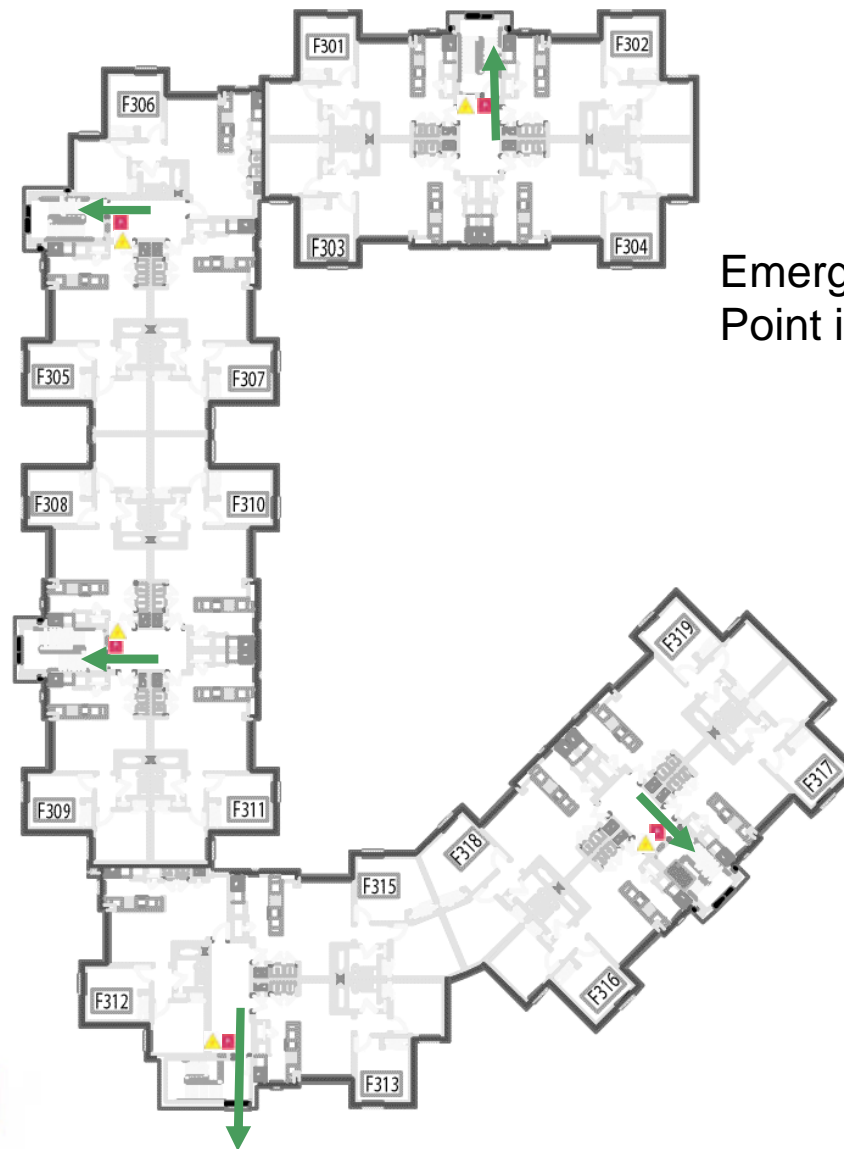

Tenth and Home Apts. - Bldg F

Third Floor

Emergency Evacuation Assembly Point is at the Bldg A/B Courtyard

For emergency access contact the duty staff pager at 404-533-7197 or the Campus police at 404-894-2500.

FIRE EXTINGUISHER FIRE PULL BOX