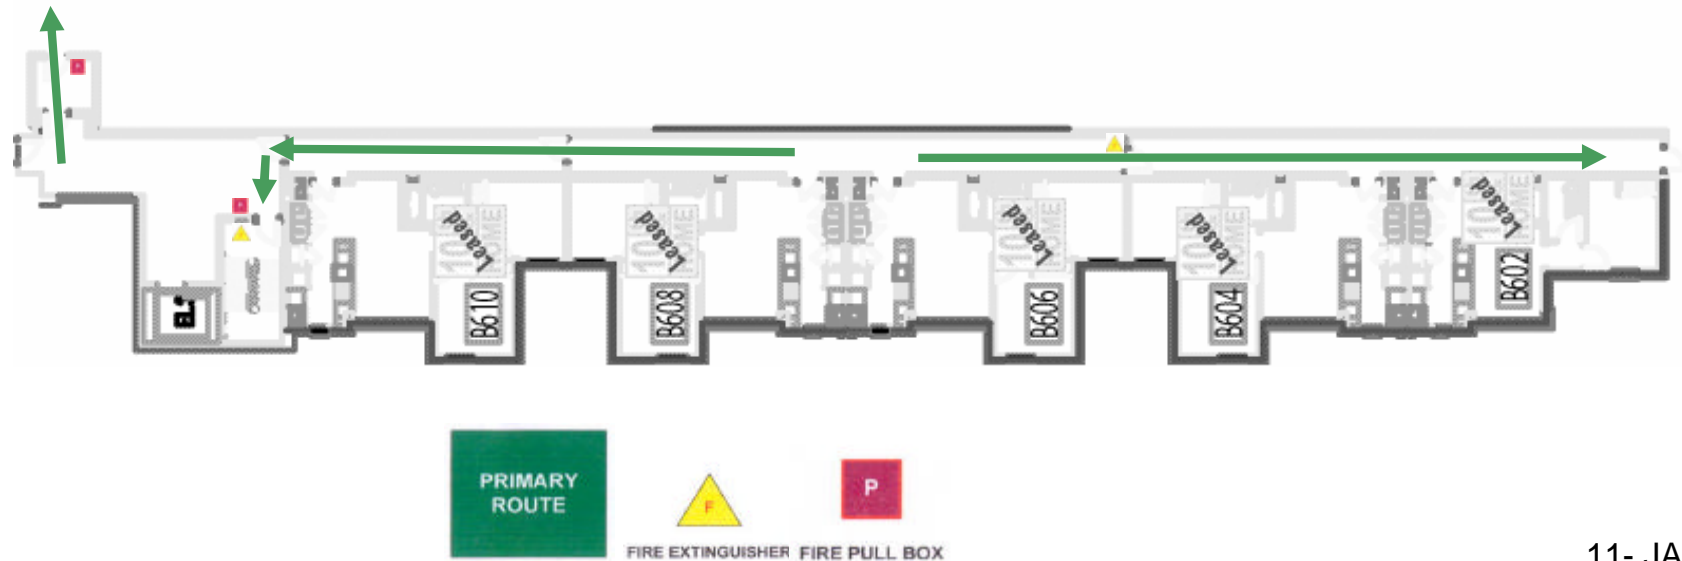

Tenth and Home Apts. - Bldg B

Sixth Floor

Emergency Evacuation Assembly Point is at the GLC Courtyard

For emergency access contact the duty staff pager at 404-533-7197 or the Campus police at 404-894-2500.