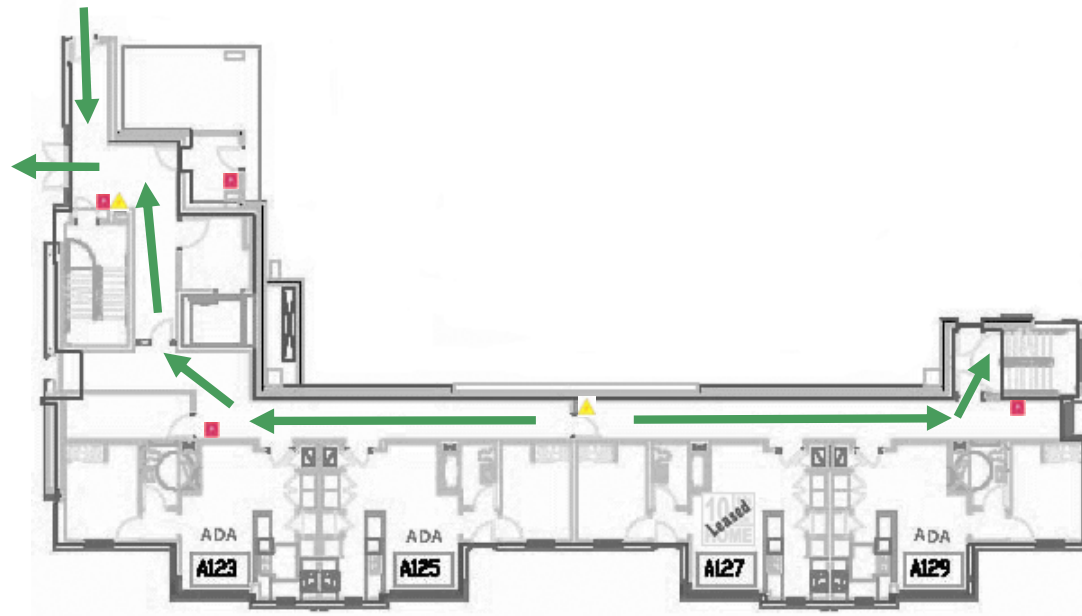

## First Floor

Emergency Evacuation Assembly Point is at the GLC Courtyard

For emergency access contact the duty staff pager at 404-533-7197 or the Campus police at 404-894-2500.

FIRE EXTINGUISHER FIRE PULL BOX