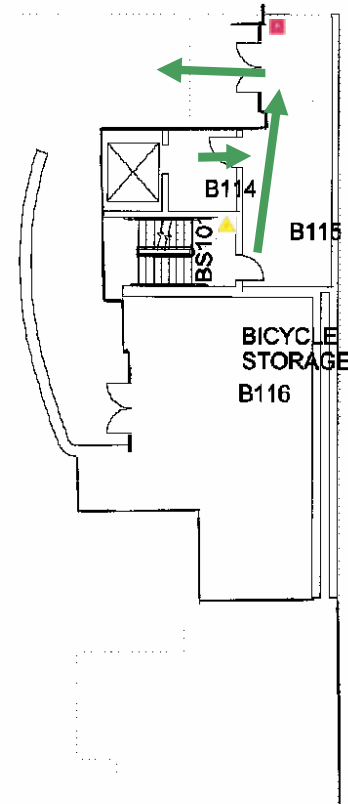

Tenth and Home Apts. - Bldg B

First Floor

For emergency access
contact the duty staff
pager at 404-533-7197
or the Campus police
at 404-894-2500.

CONC. RETAINING WALL

Emergency Evacuation Assembly
Point is at the GLC Courtyard

FIRE EXTINGUISHER FIRE PULL BOX