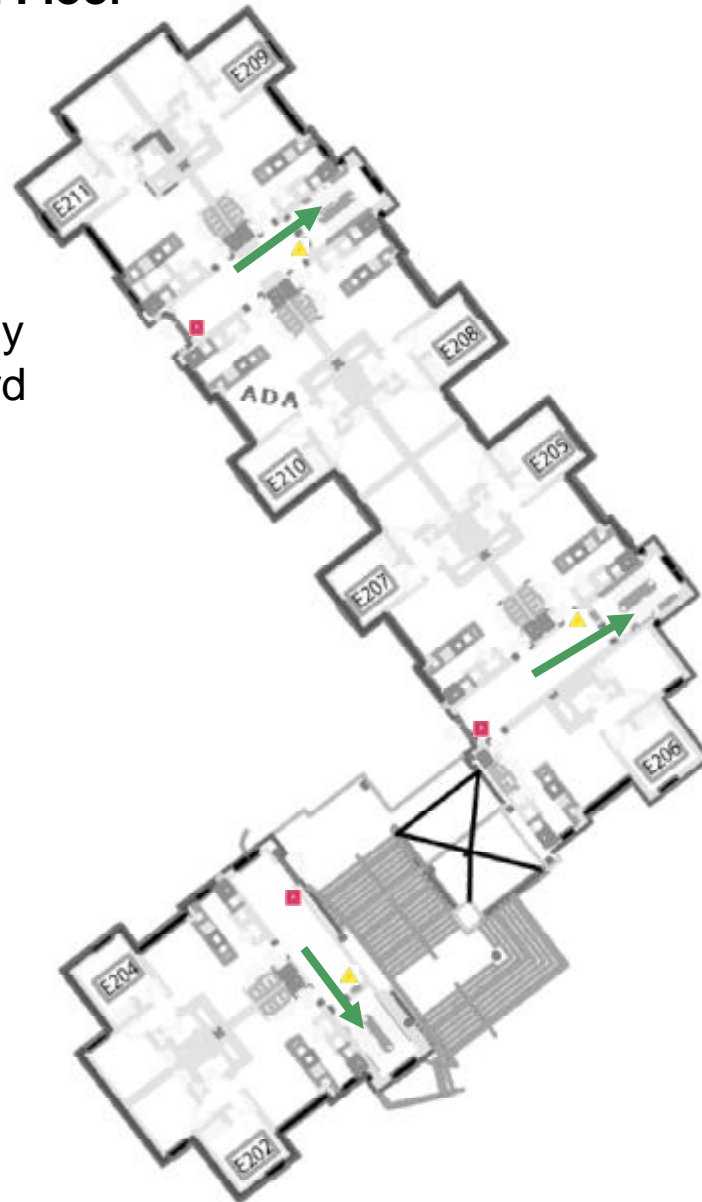

Tenth and Home Apts. - Bldg E

Second Floor

Emergency Evacuation Assembly Point is at the Bldg A/B Courtyard

For emergency access contact the duty staff pager at 404-533-7197 or the Campus police at 404-894-2500.