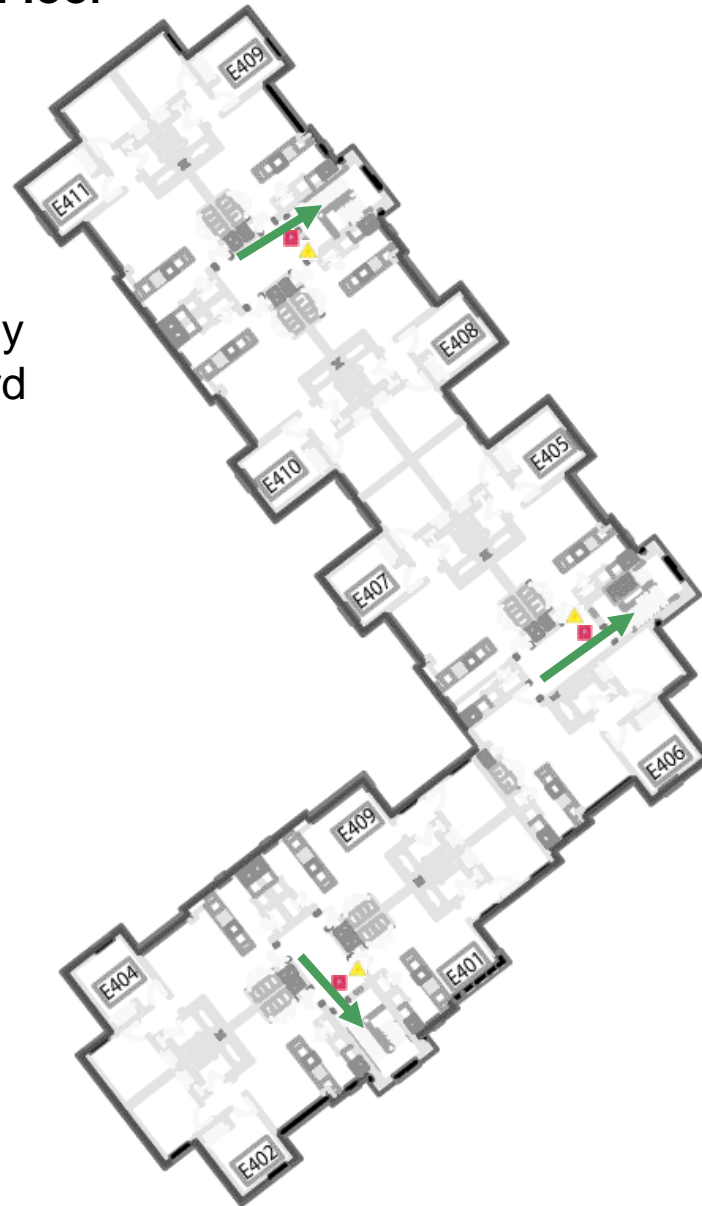

Tenth and Home Apts. - Bldg E

Fourth Floor

Emergency Evacuation Assembly Point is at the Bldg A/B Courtyard

For emergency access contact the duty staff pager at 404-533-7197 or the Campus police at 404-894-2500.