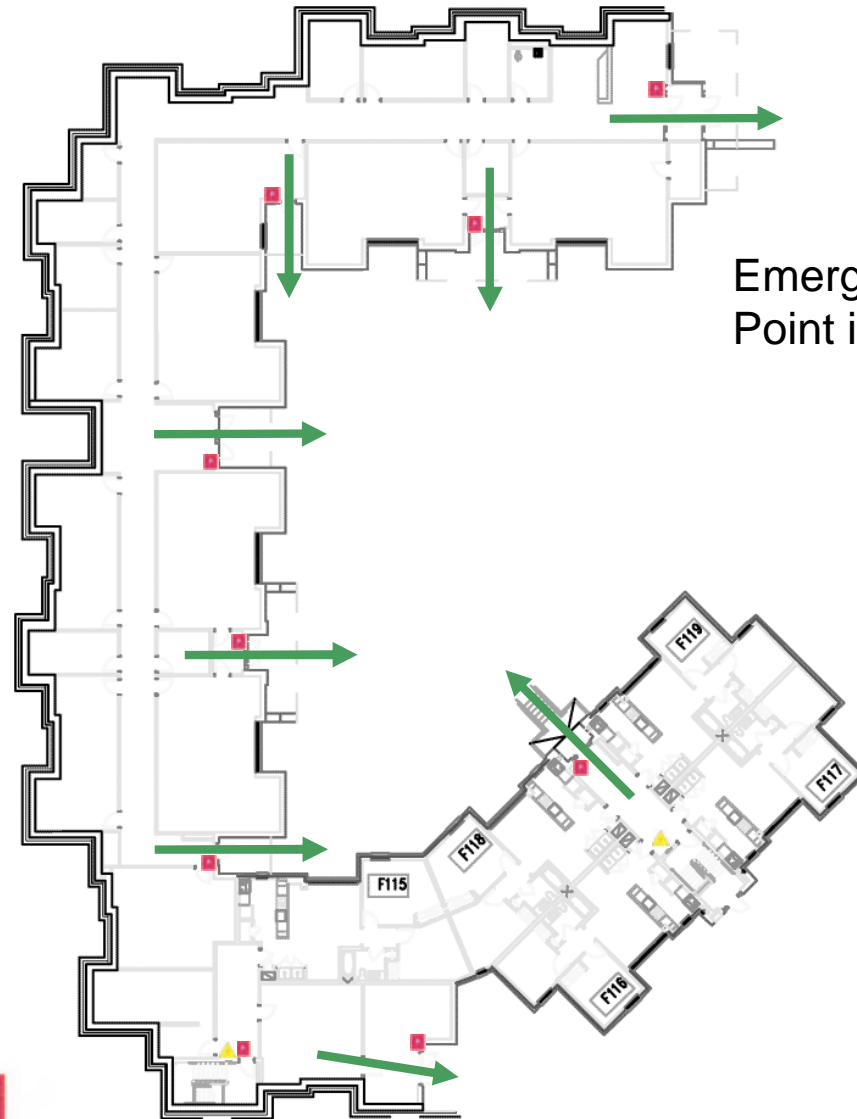

Tenth and Home Apts. - Bldg F

First Floor

Emergency Evacuation Assembly Point is at the Bldg A/B Courtyard

For emergency access contact the duty staff pager at 404-533-7197 or the Campus police at 404-894-2500.