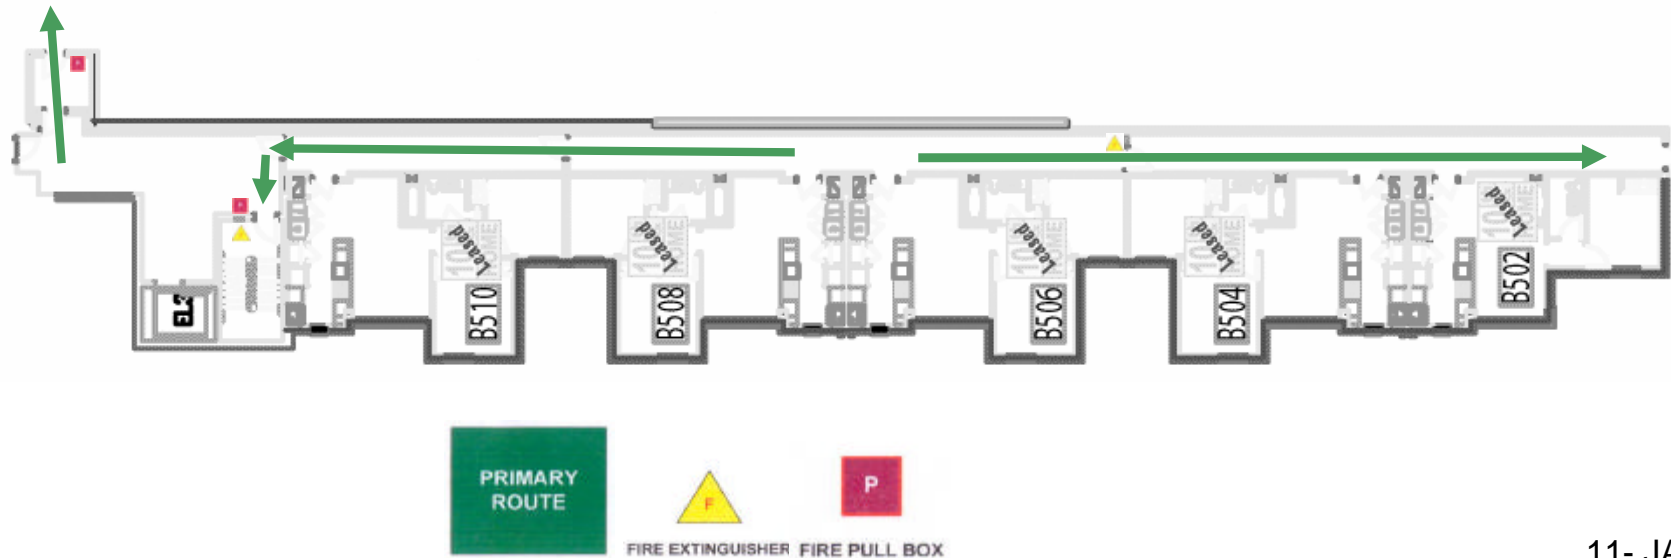

Tenth and Home Apts. - Bldg B

Fifth Floor

Emergency Evacuation Assembly Point is at the GLC Courtyard

For emergency access contact the duty staff pager at 404-533-7197 or the Campus police at 404-894-2500.