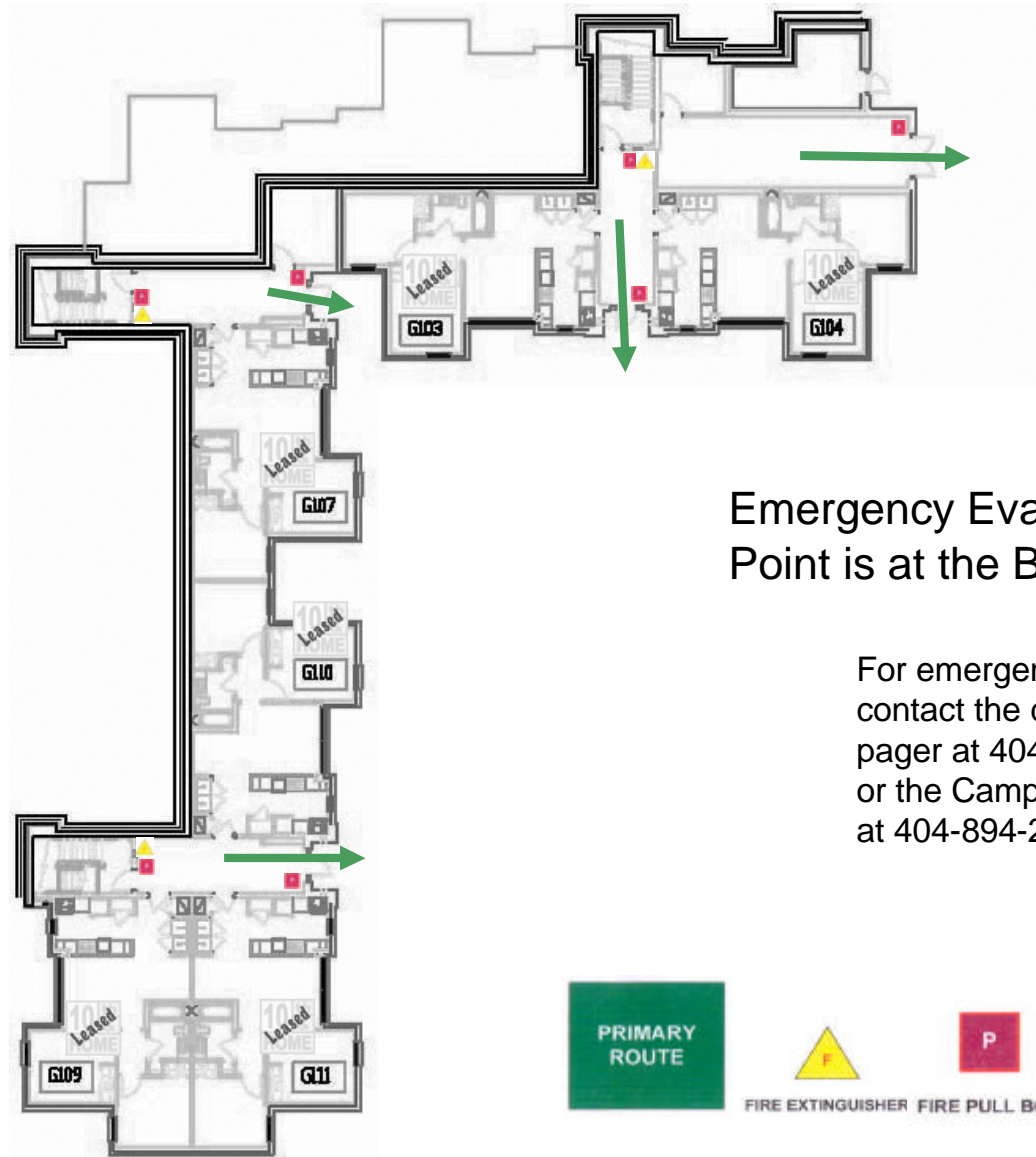

Tenth and Home Apts. - Bldg G

First Floor

Emergency Evacuation Assembly Point is at the Bldg A/B Courtyard

For emergency access contact the duty staff pager at 404-533-7197 or the Campus police at 404-894-2500.