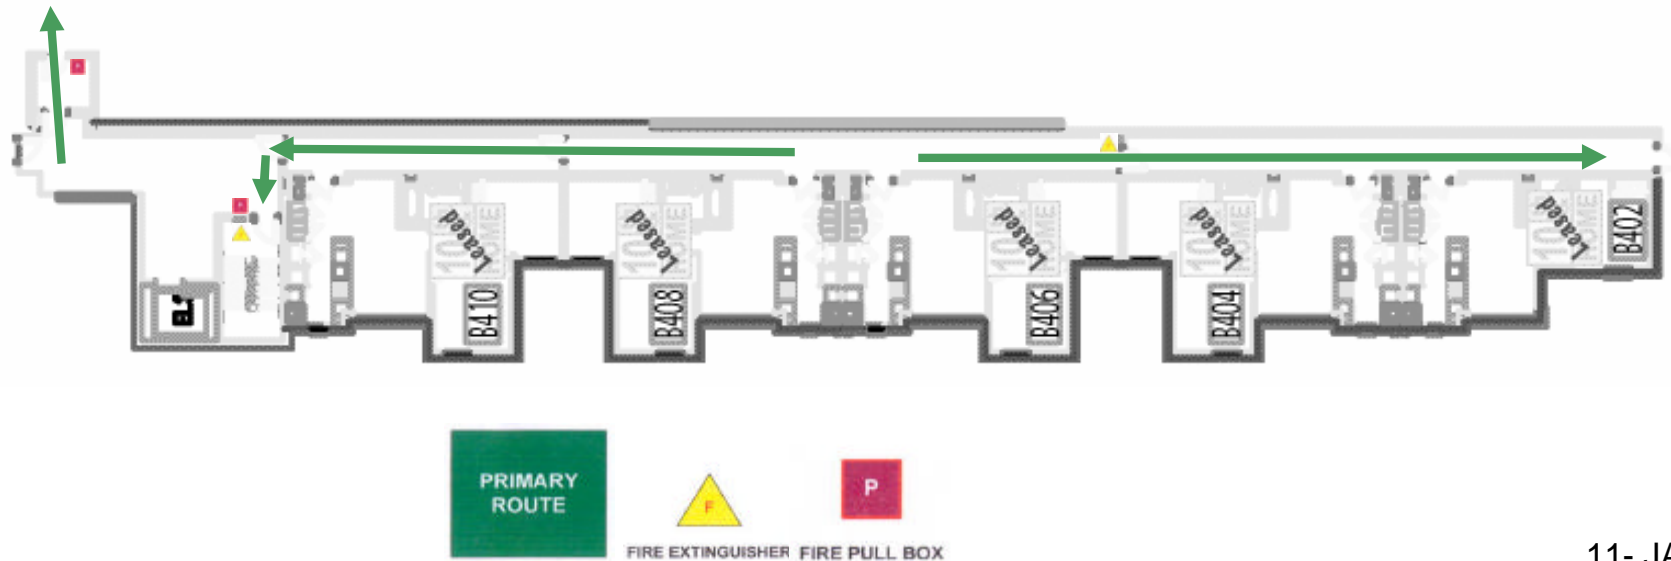

Tenth and Home Apts. - Bldg B

Fourth Floor

Emergency Evacuation Assembly Point is at the GLC Courtyard

For emergency access contact the duty staff pager at 404-533-7197 or the Campus police at 404-894-2500.