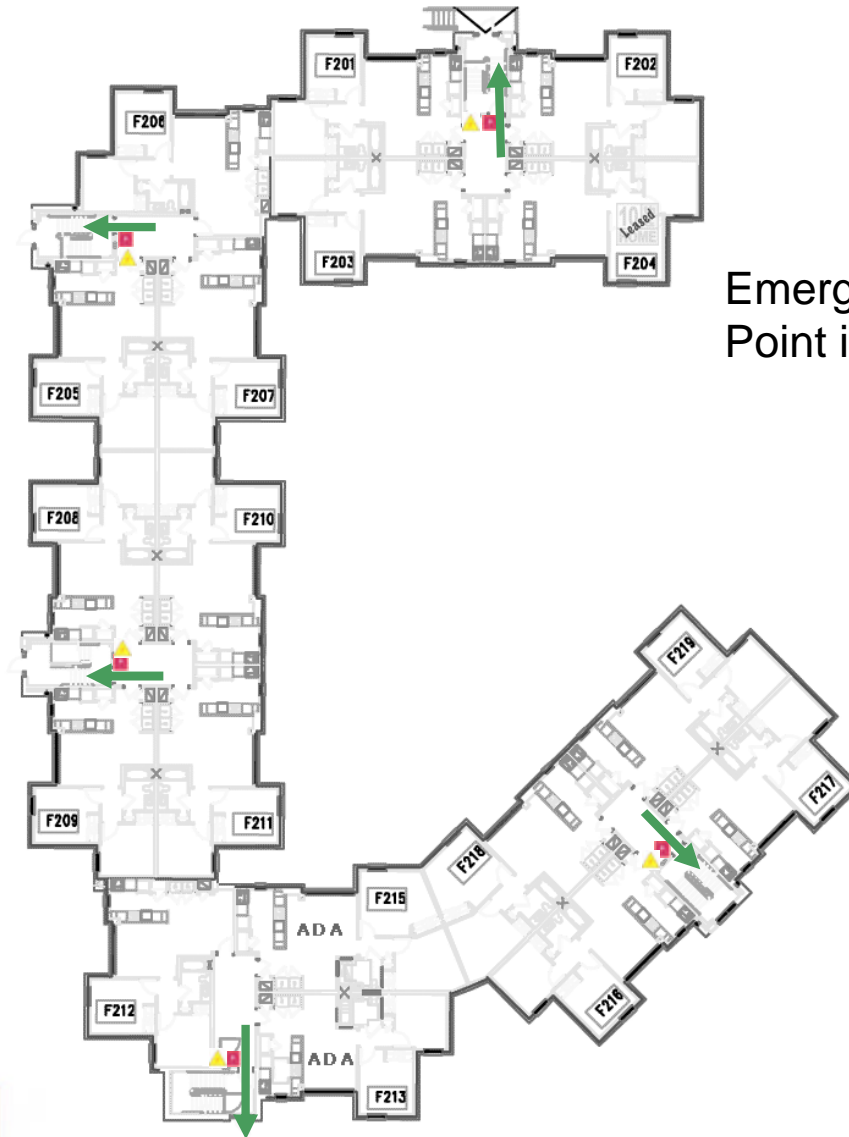

Tenth and Home Apts. - Bldg F

Second Floor

Emergency Evacuation Assembly Point is at the Bldg A/B Courtyard

For emergency access contact the duty staff pager at 404-533-7197 or the Campus police at 404-894-2500.

FIRE EXTINGUISHER FIRE PULL BOX