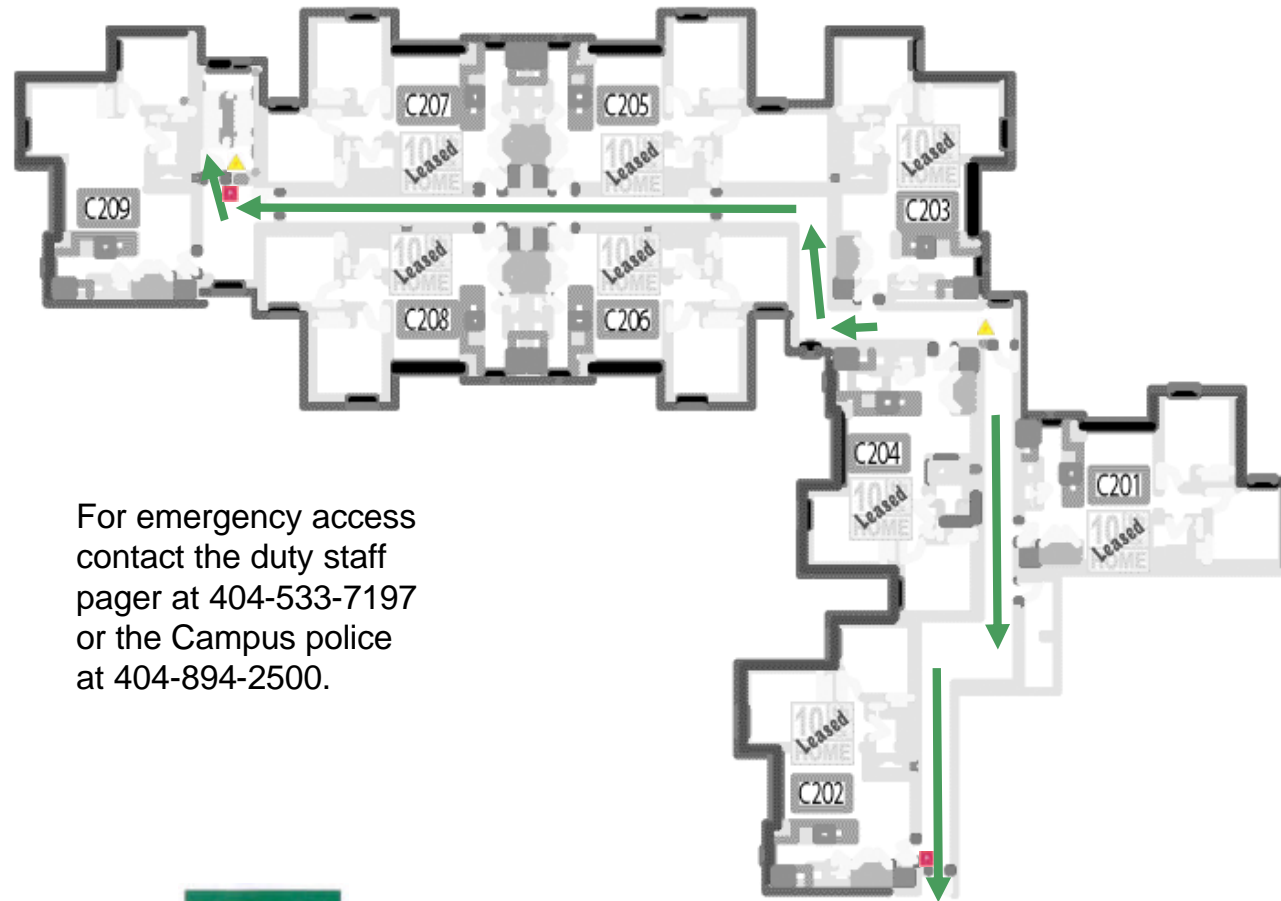

Tenth and Home Apts. - Bldg C

Second Floor

Emergency Evacuation Assembly Point is at the GLC Courtyard

For emergency access contact the duty staff pager at 404-533-7197 or the Campus police at 404-894-2500.