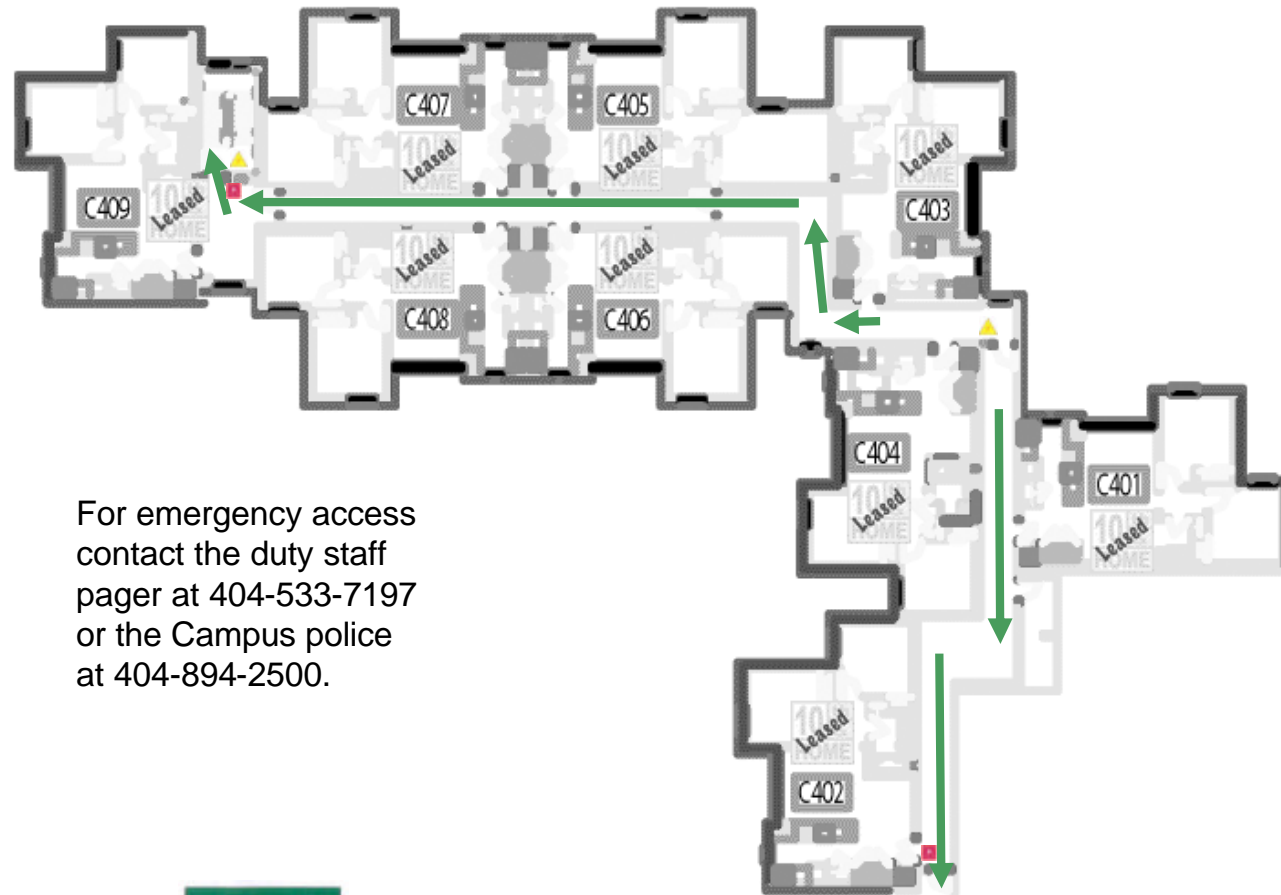

Tenth and Home Apts. - Bldg C

Fourth Floor

Emergency Evacuation Assembly Point is at the GLC Courtyard

For emergency access contact the duty staff pager at 404-533-7197 or the Campus police at 404-894-2500.

FIRE EXTINGUISHER FIRE PULL BOX