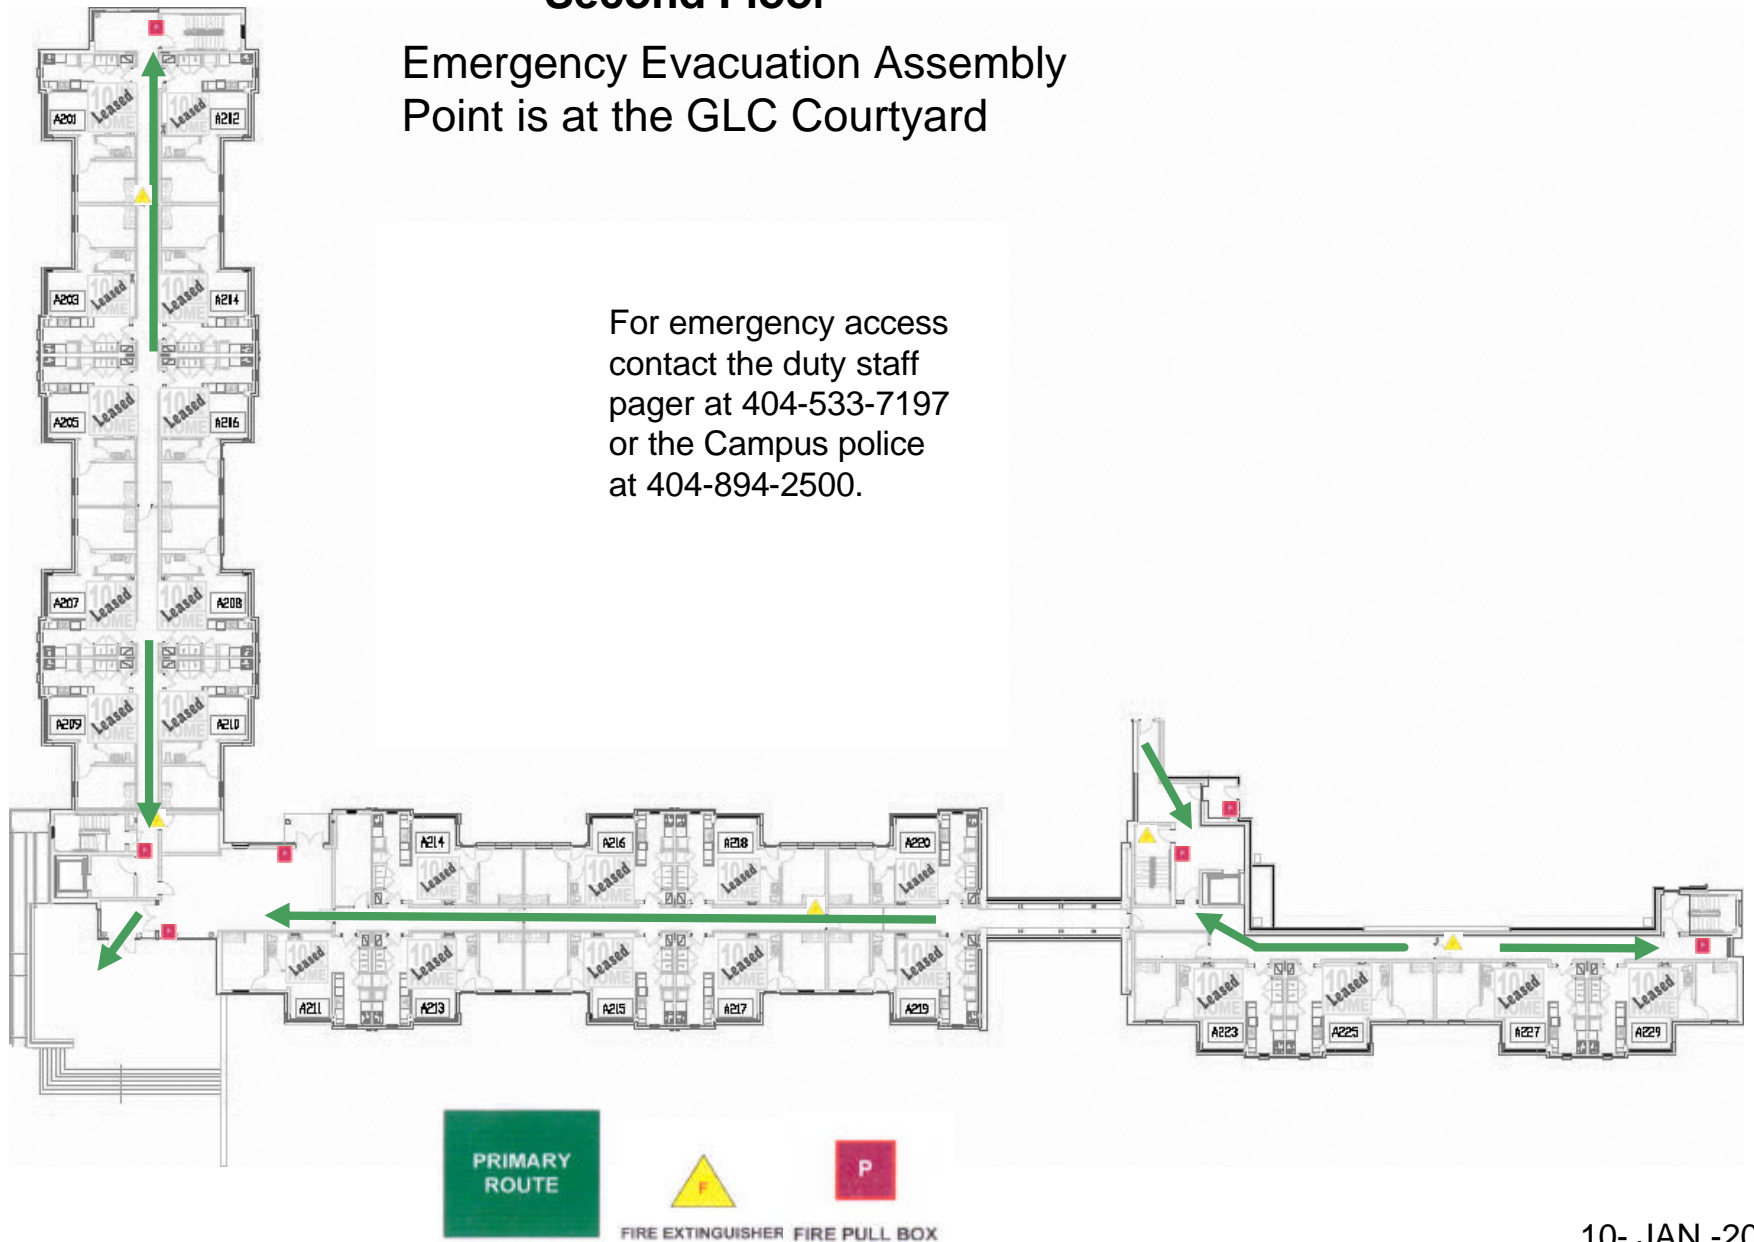

Tenth and Home Apts. - Bldg A

Second Floor

Emergency Evacuation Assembly Point is at the GLC Courtyard

For emergency access contact the duty staff pager at 404-533-7197 or the Campus police at 404-894-2500.