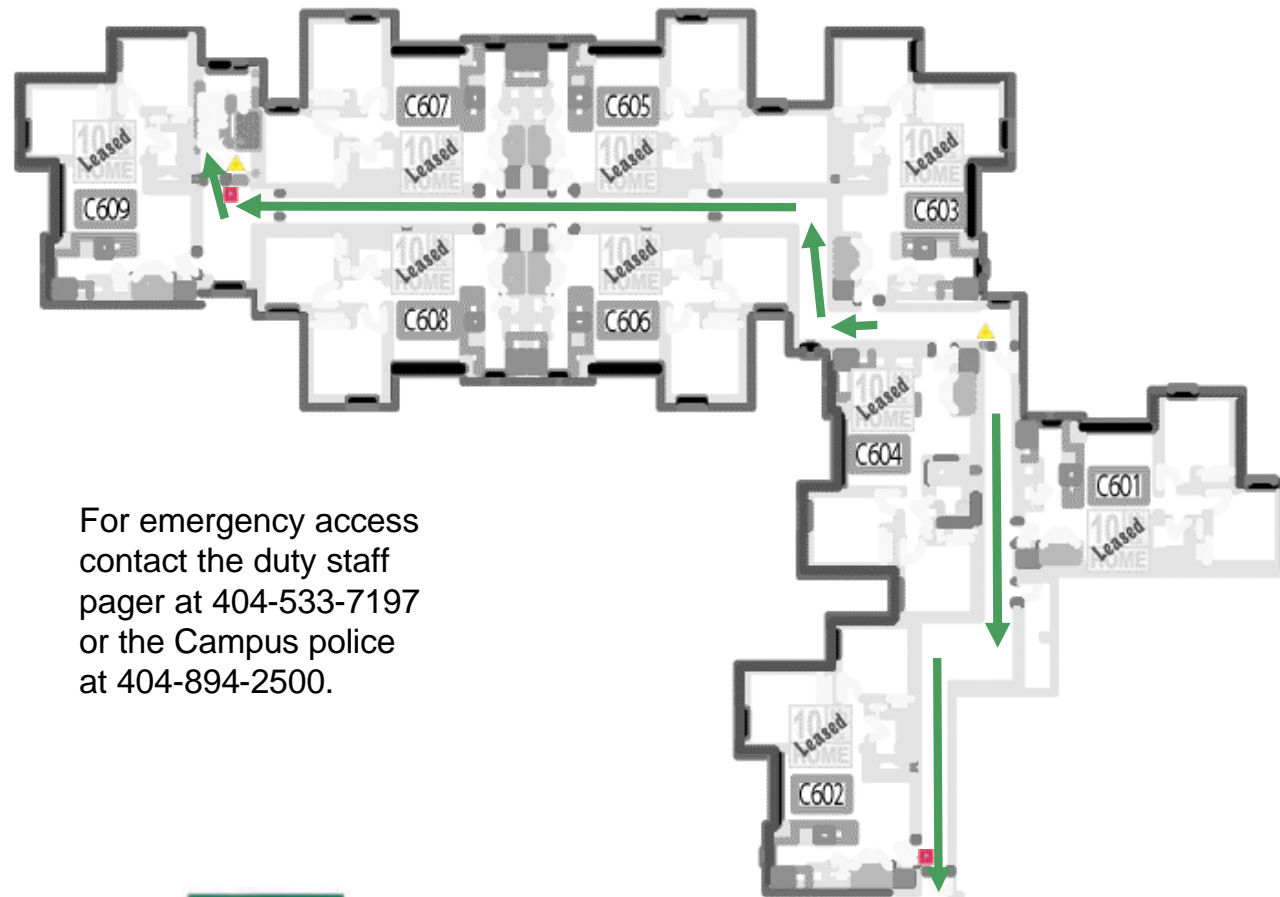

Tenth and Home Apts. - Bldg C

Sixth Floor

Emergency Evacuation Assembly Point is at the GLC Courtyard

For emergency access contact the duty staff pager at 404-533-7197 or the Campus police at 404-894-2500.