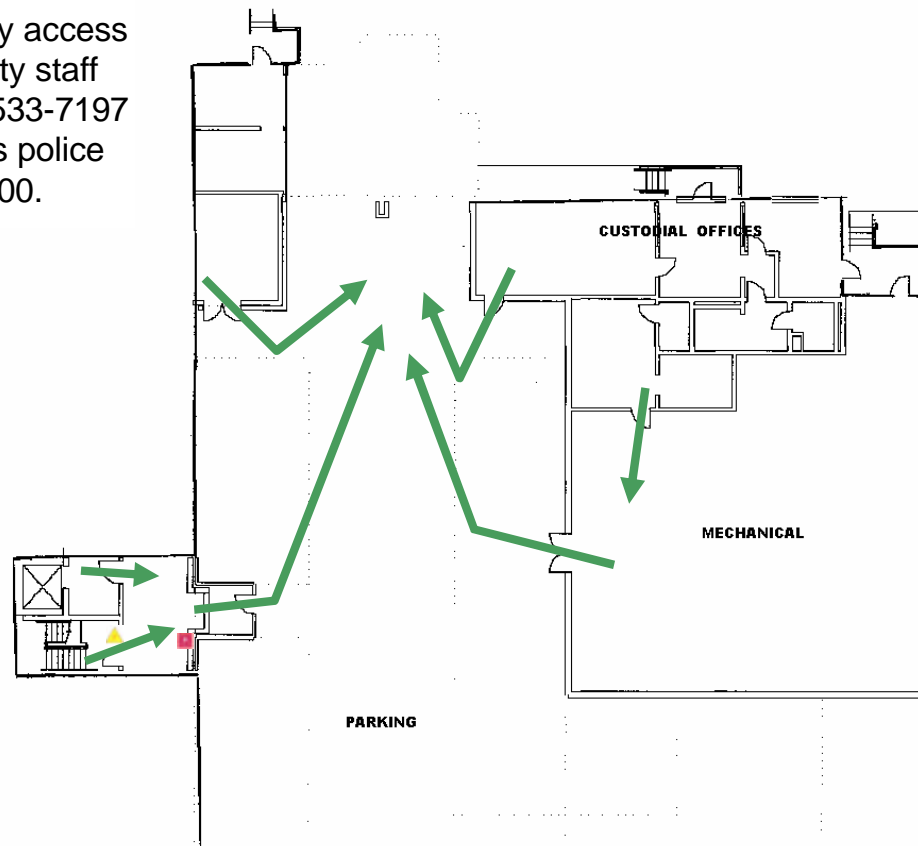

Tenth and Home Apts. - Bldg B

Ground Floor

For emergency access contact the duty staff pager at 404-533-7197 or the Campus police at 404-894-2500.

Emergency Evacuation Assembly Point is at the GLC Courtyard