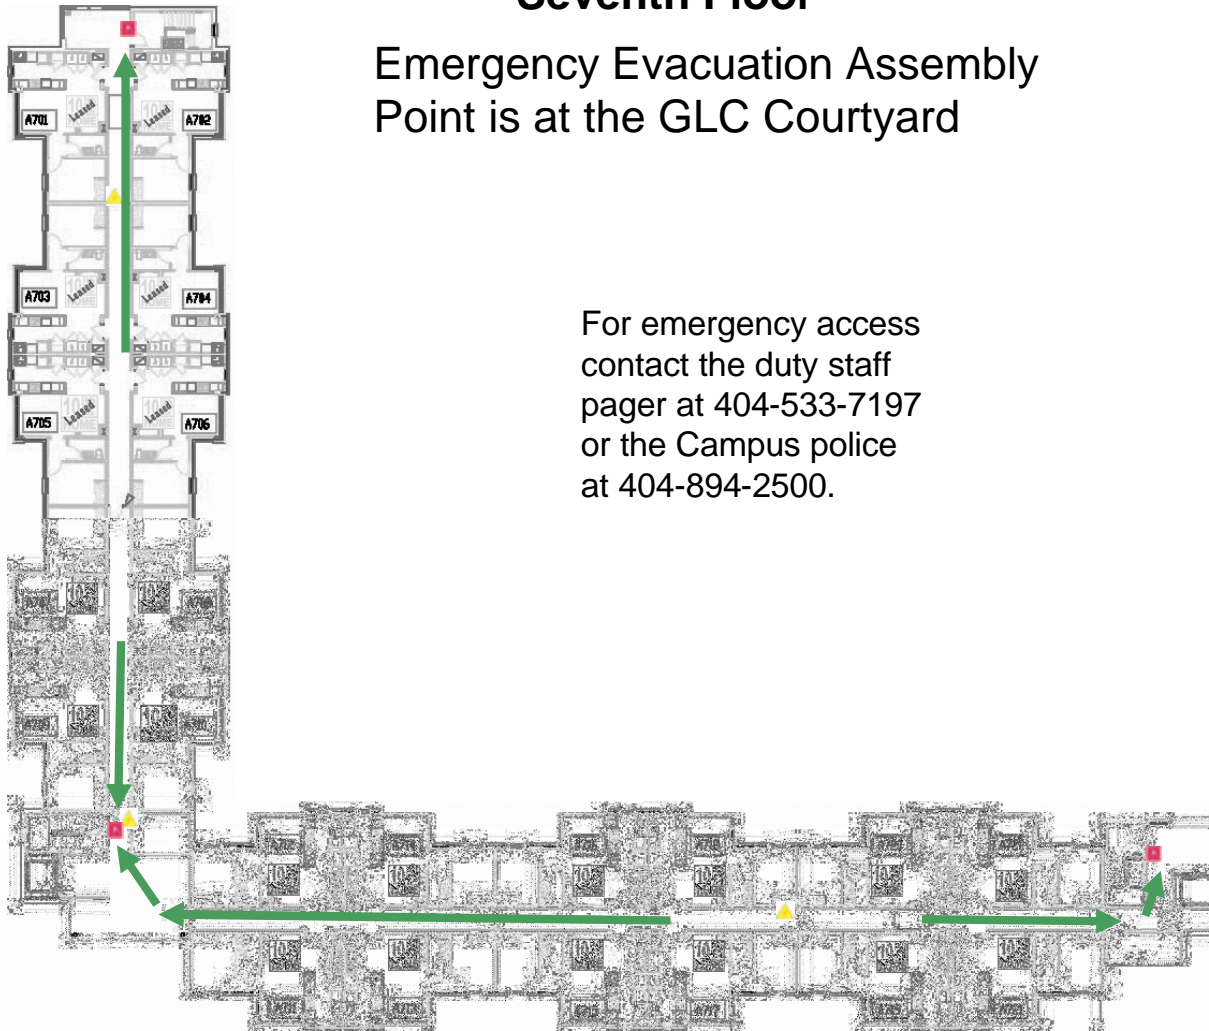

Tenth and Home Apts. - Bldg A

Seventh Floor

Emergency Evacuation Assembly Point is at the GLC Courtyard

For emergency access contact the duty staff pager at 404-533-7197 or the Campus police at 404-894-2500.

FIRE EXTINGUISHER FIRE PULL BOX