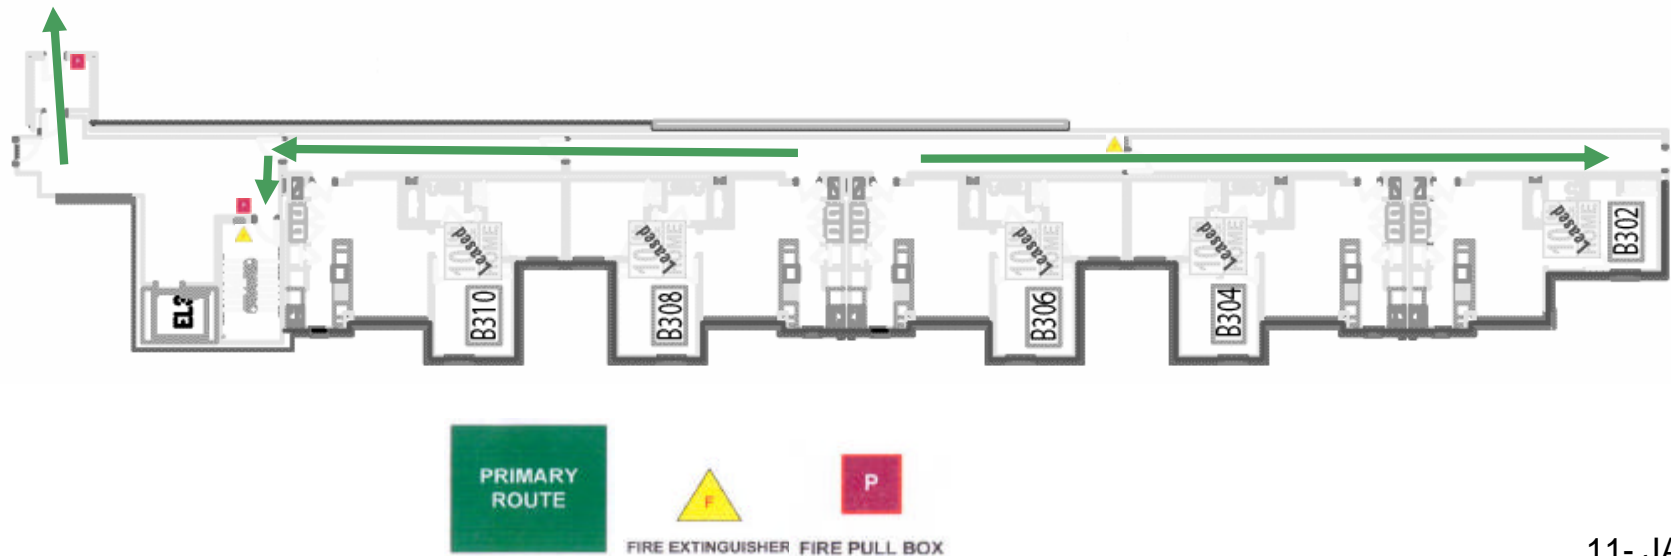

Tenth and Home Apts. - Bldg B

Third Floor

Emergency Evacuation Assembly Point is at the GLC Courtyard

For emergency access contact the duty staff pager at 404-533-7197 or the Campus police at 404-894-2500.