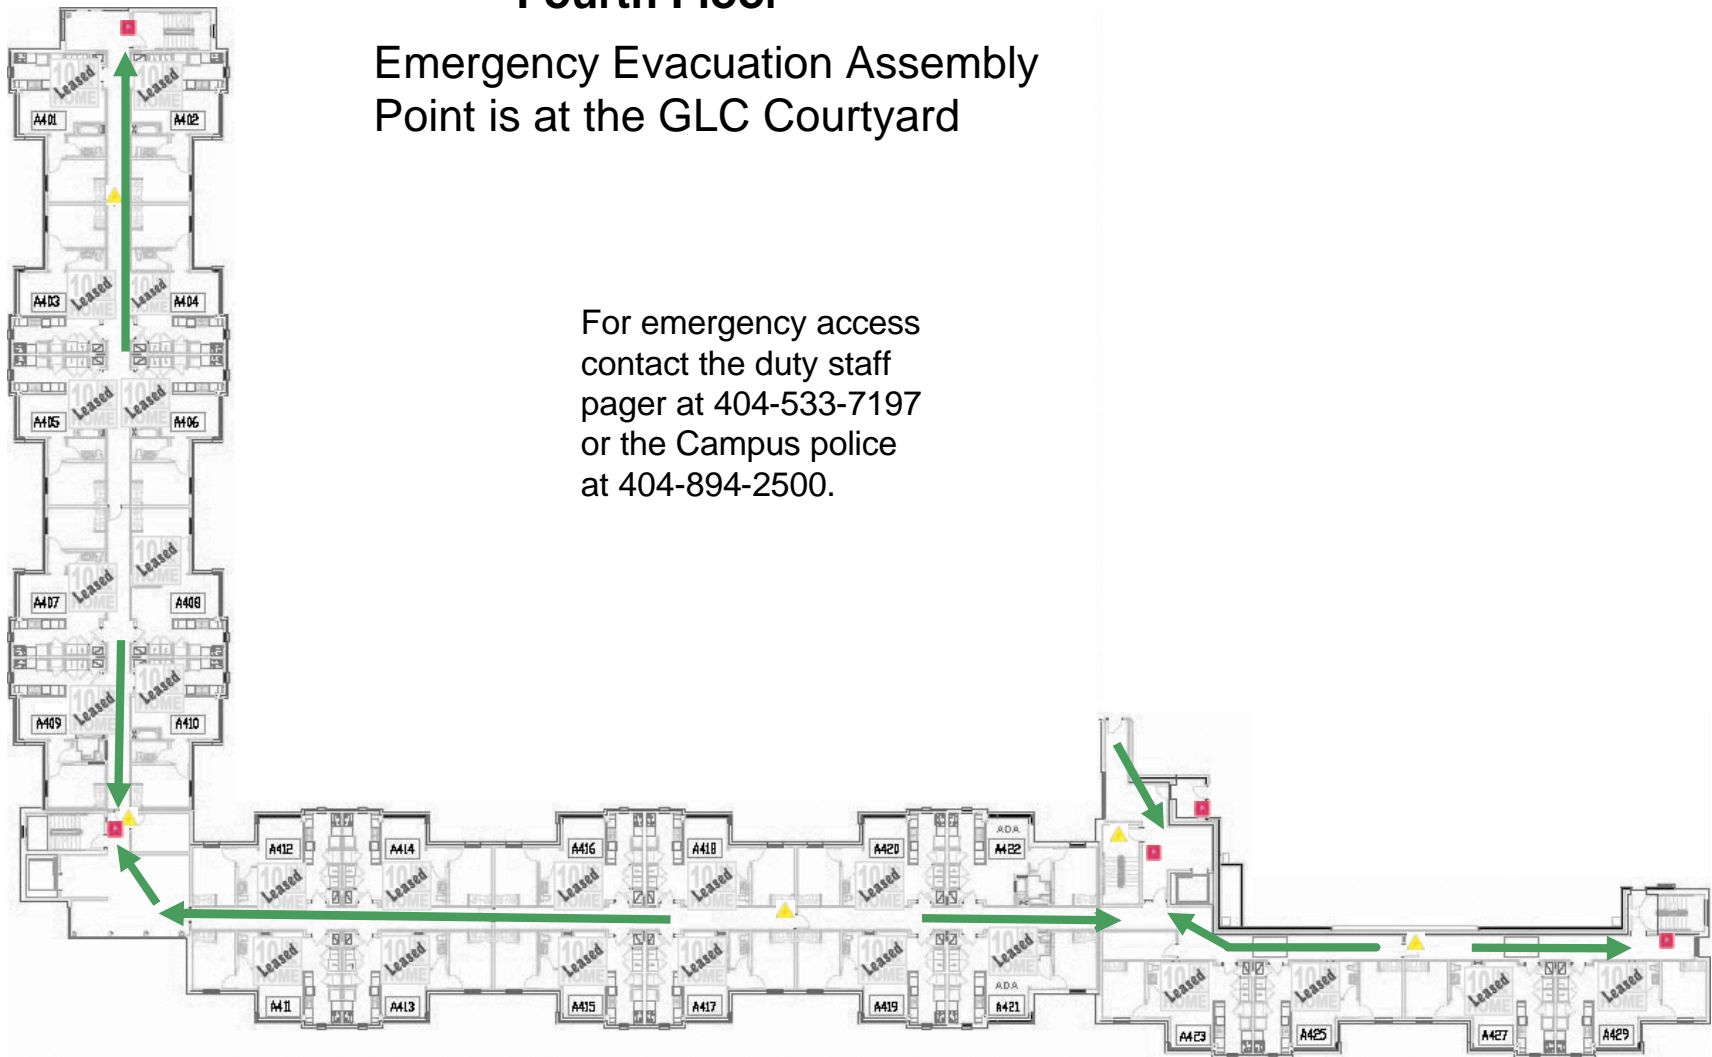

Tenth and Home Apts. - Bldg A

Fourth Floor

Emergency Evacuation Assembly Point is at the GLC Courtyard

For emergency access contact the duty staff pager at 404-533-7197 or the Campus police at 404-894-2500.

PRIMARY ROUTE

FIRE EXTINGUISHER FIRE PULL BOX