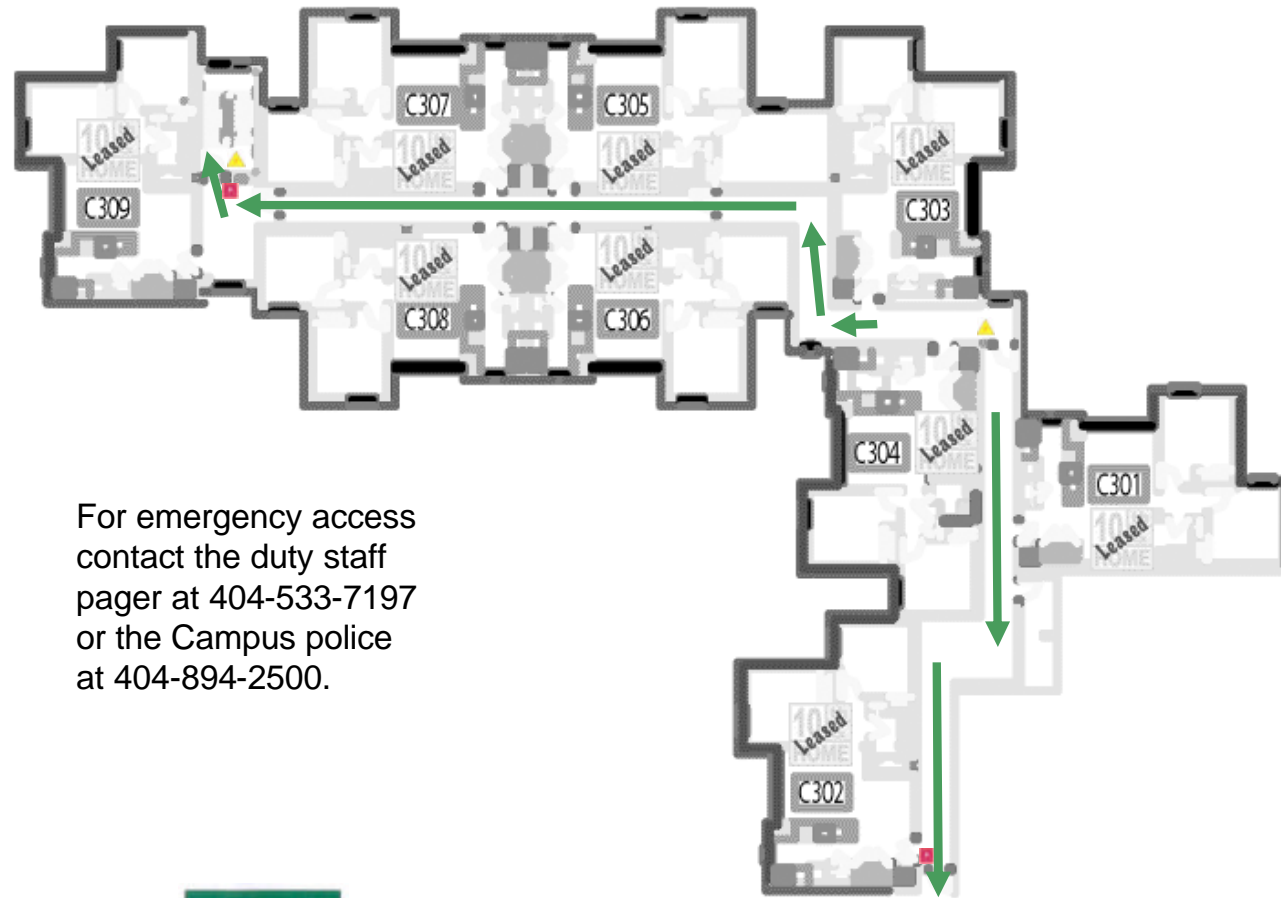

Tenth and Home Apts. - Bldg C

Third Floor

Emergency Evacuation Assembly Point is at the GLC Courtyard

For emergency access contact the duty staff pager at 404-533-7197 or the Campus police at 404-894-2500.