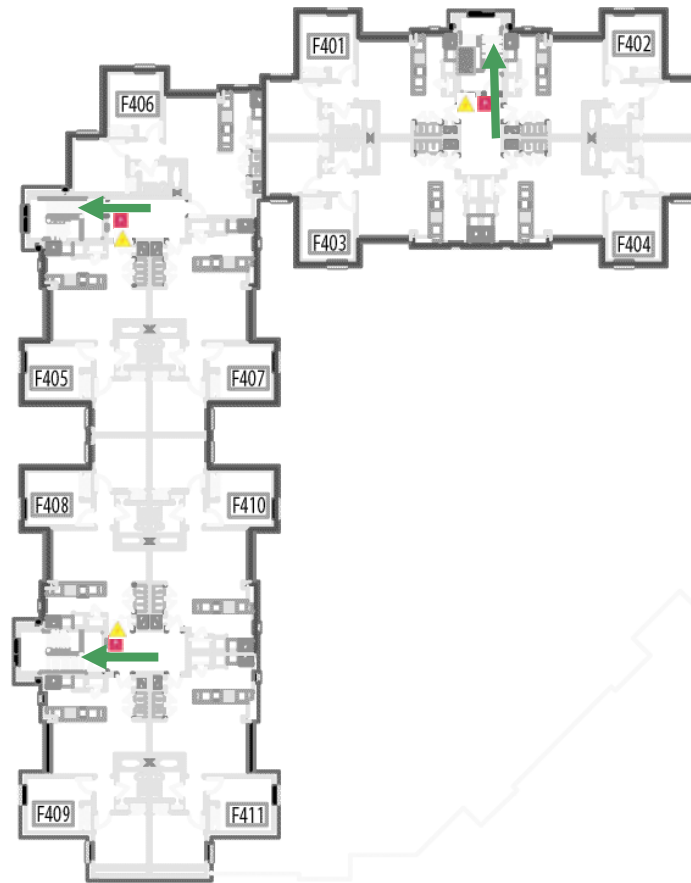

Tenth and Home Apts. - Bldg F

Fourth Floor

Emergency Evacuation Assembly Point is at the Bldg A/B Courtyard

For emergency access contact the duty staff pager at 404-533-7197 or the Campus police at 404-894-2500.