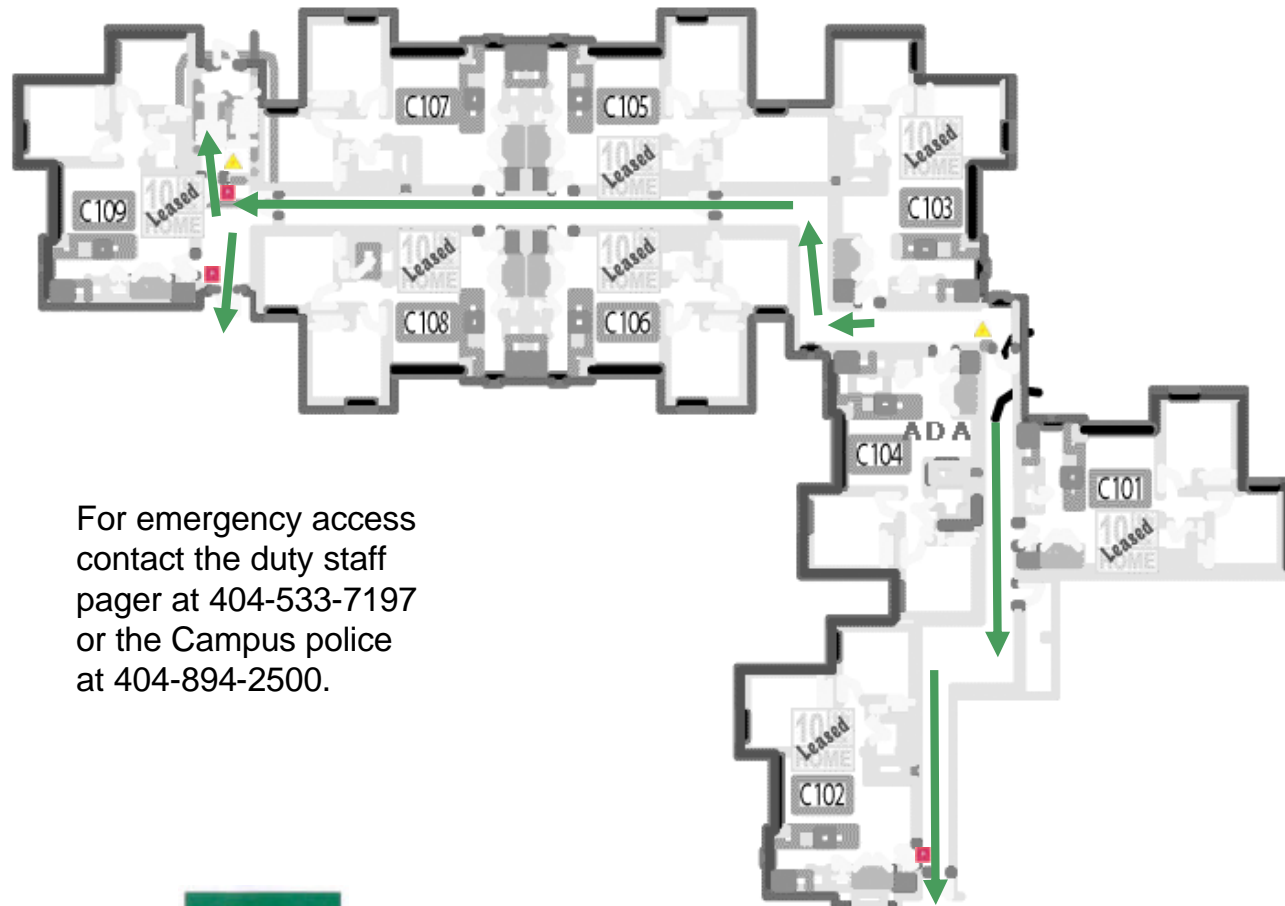

Tenth and Home Apts. - Bldg C

First Floor

Emergency Evacuation Assembly Point is at the GLC Courtyard

For emergency access contact the duty staff pager at 404-533-7197 or the Campus police at 404-894-2500.