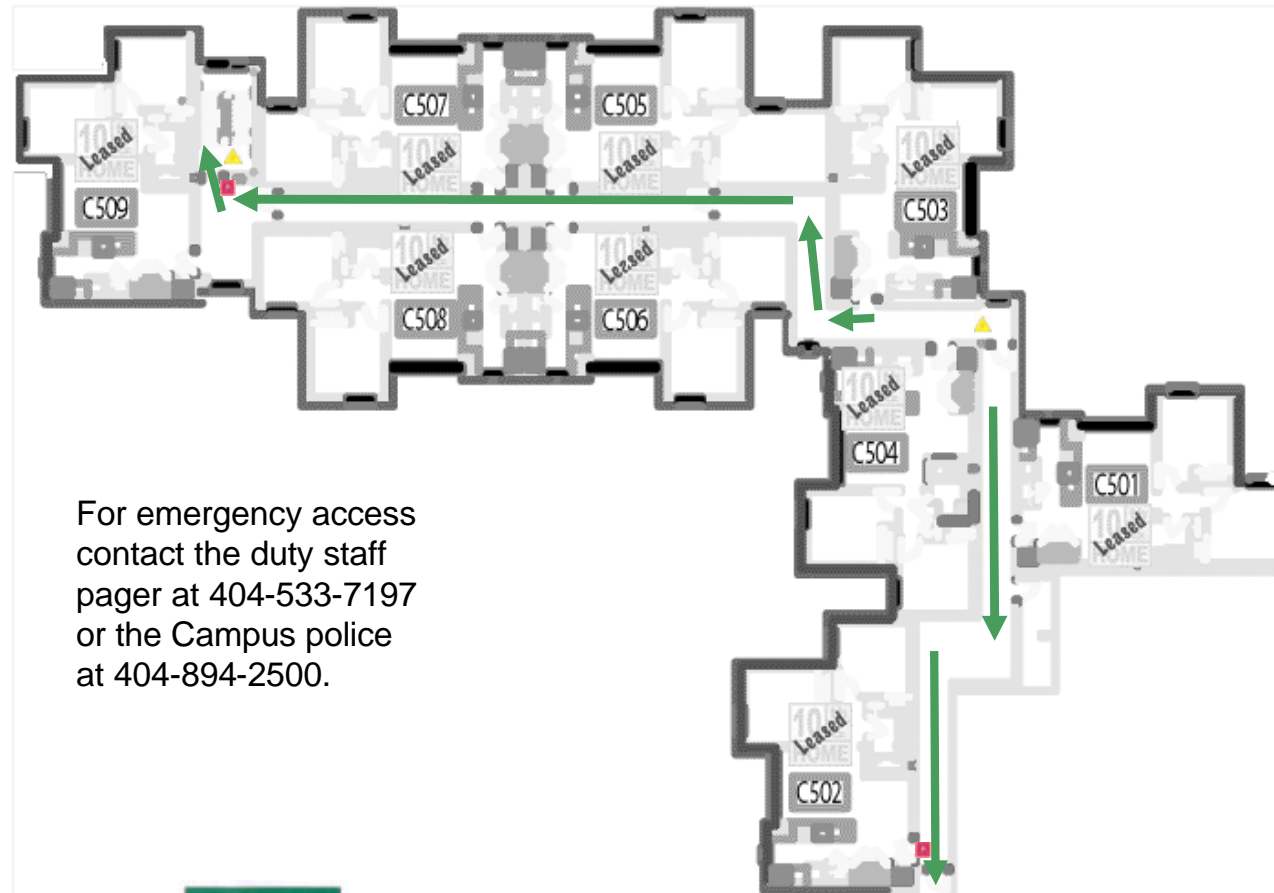

Tenth and Home Apts. - Bldg C

Fifth Floor

Emergency Evacuation Assembly Point is at the GLC Courtyard

For emergency access contact the duty staff pager at 404-533-7197 or the Campus police at 404-894-2500.