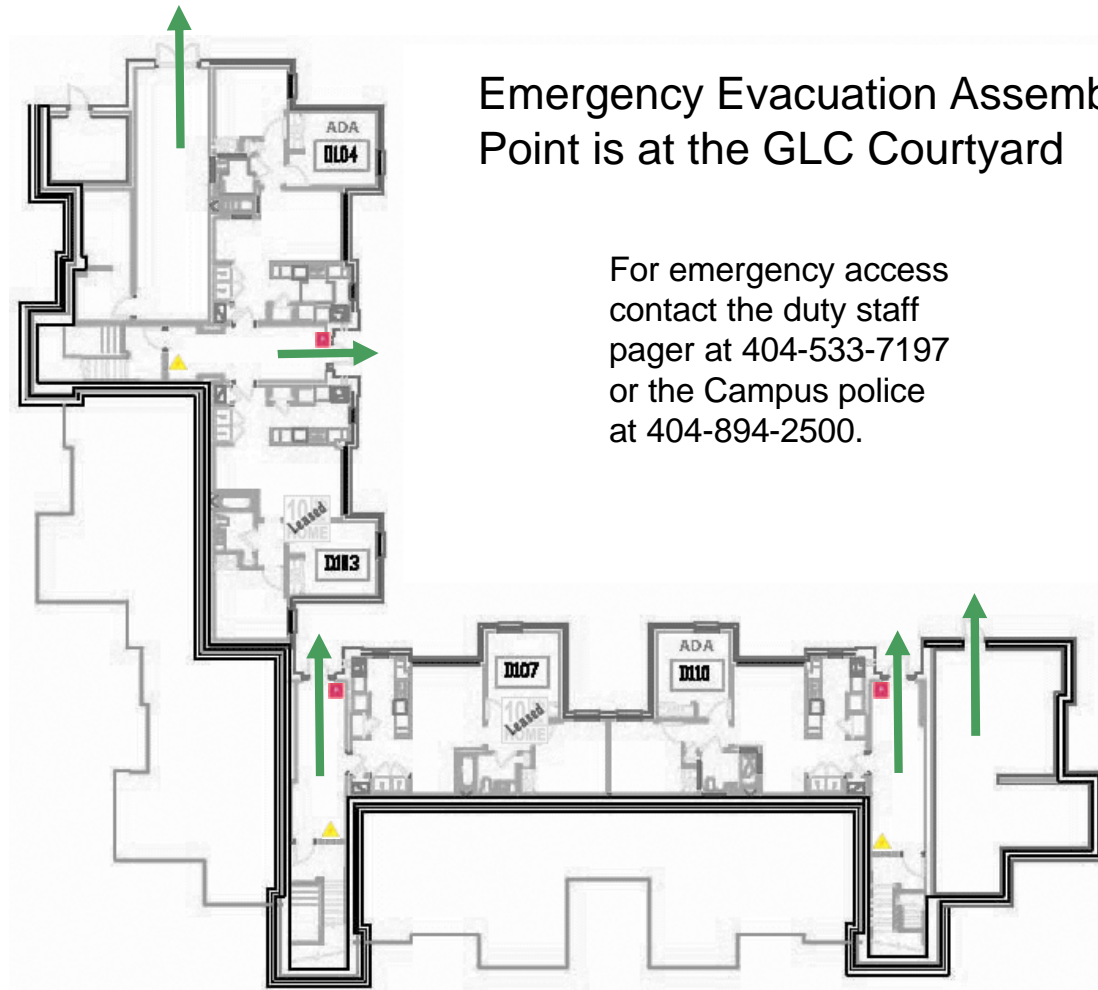

Tenth and Home Apts. - Bldg D

First Floor

Emergency Evacuation Assembly Point is at the GLC Courtyard

For emergency access contact the duty staff pager at 404-533-7197 or the Campus police at 404-894-2500.